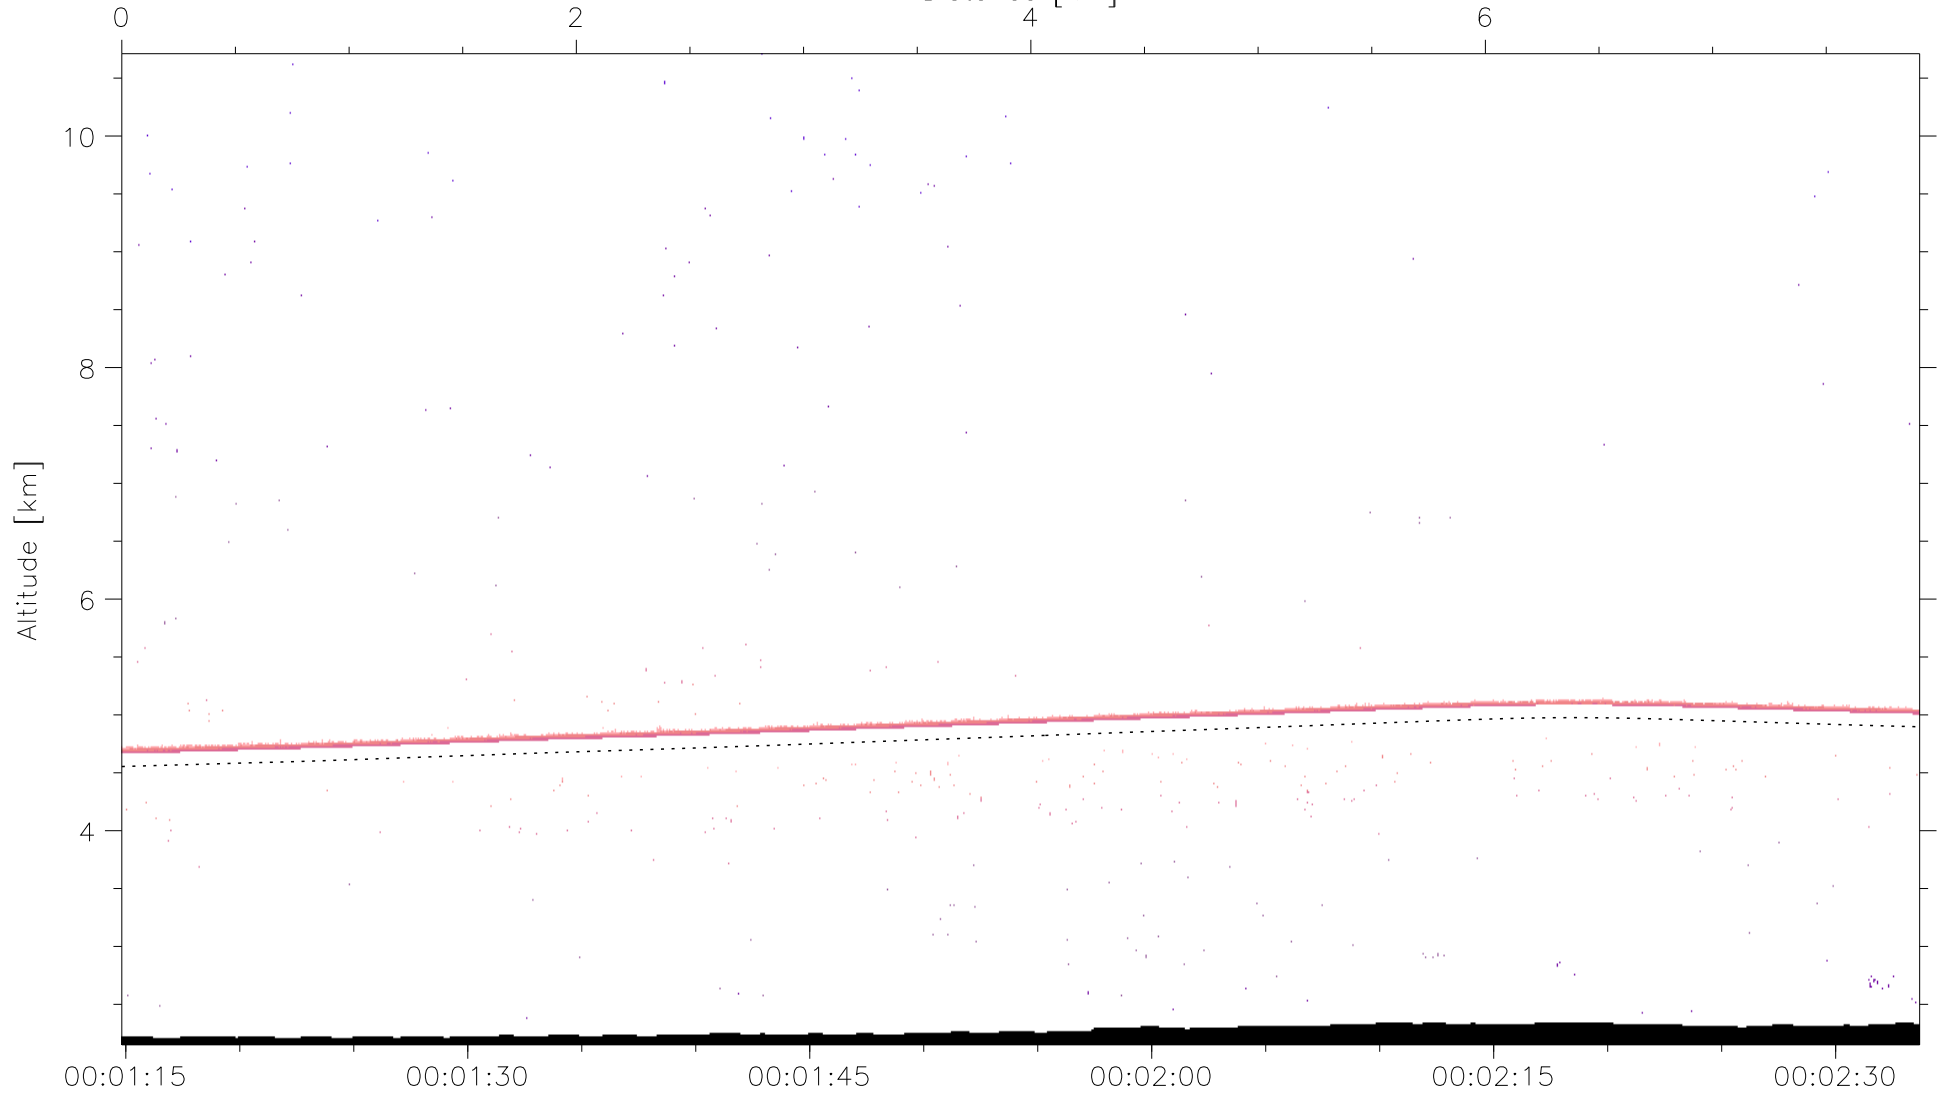

Up/Down Reflectivity (hh/hh, IDs: 1111111 | 2111100)

Distance [km]

Altitude [km]

00:01:15 00:01:30 00:01:45 00:02:00 00:02:15 00:02:30

UTC

-40

-20

0

20

dBZ