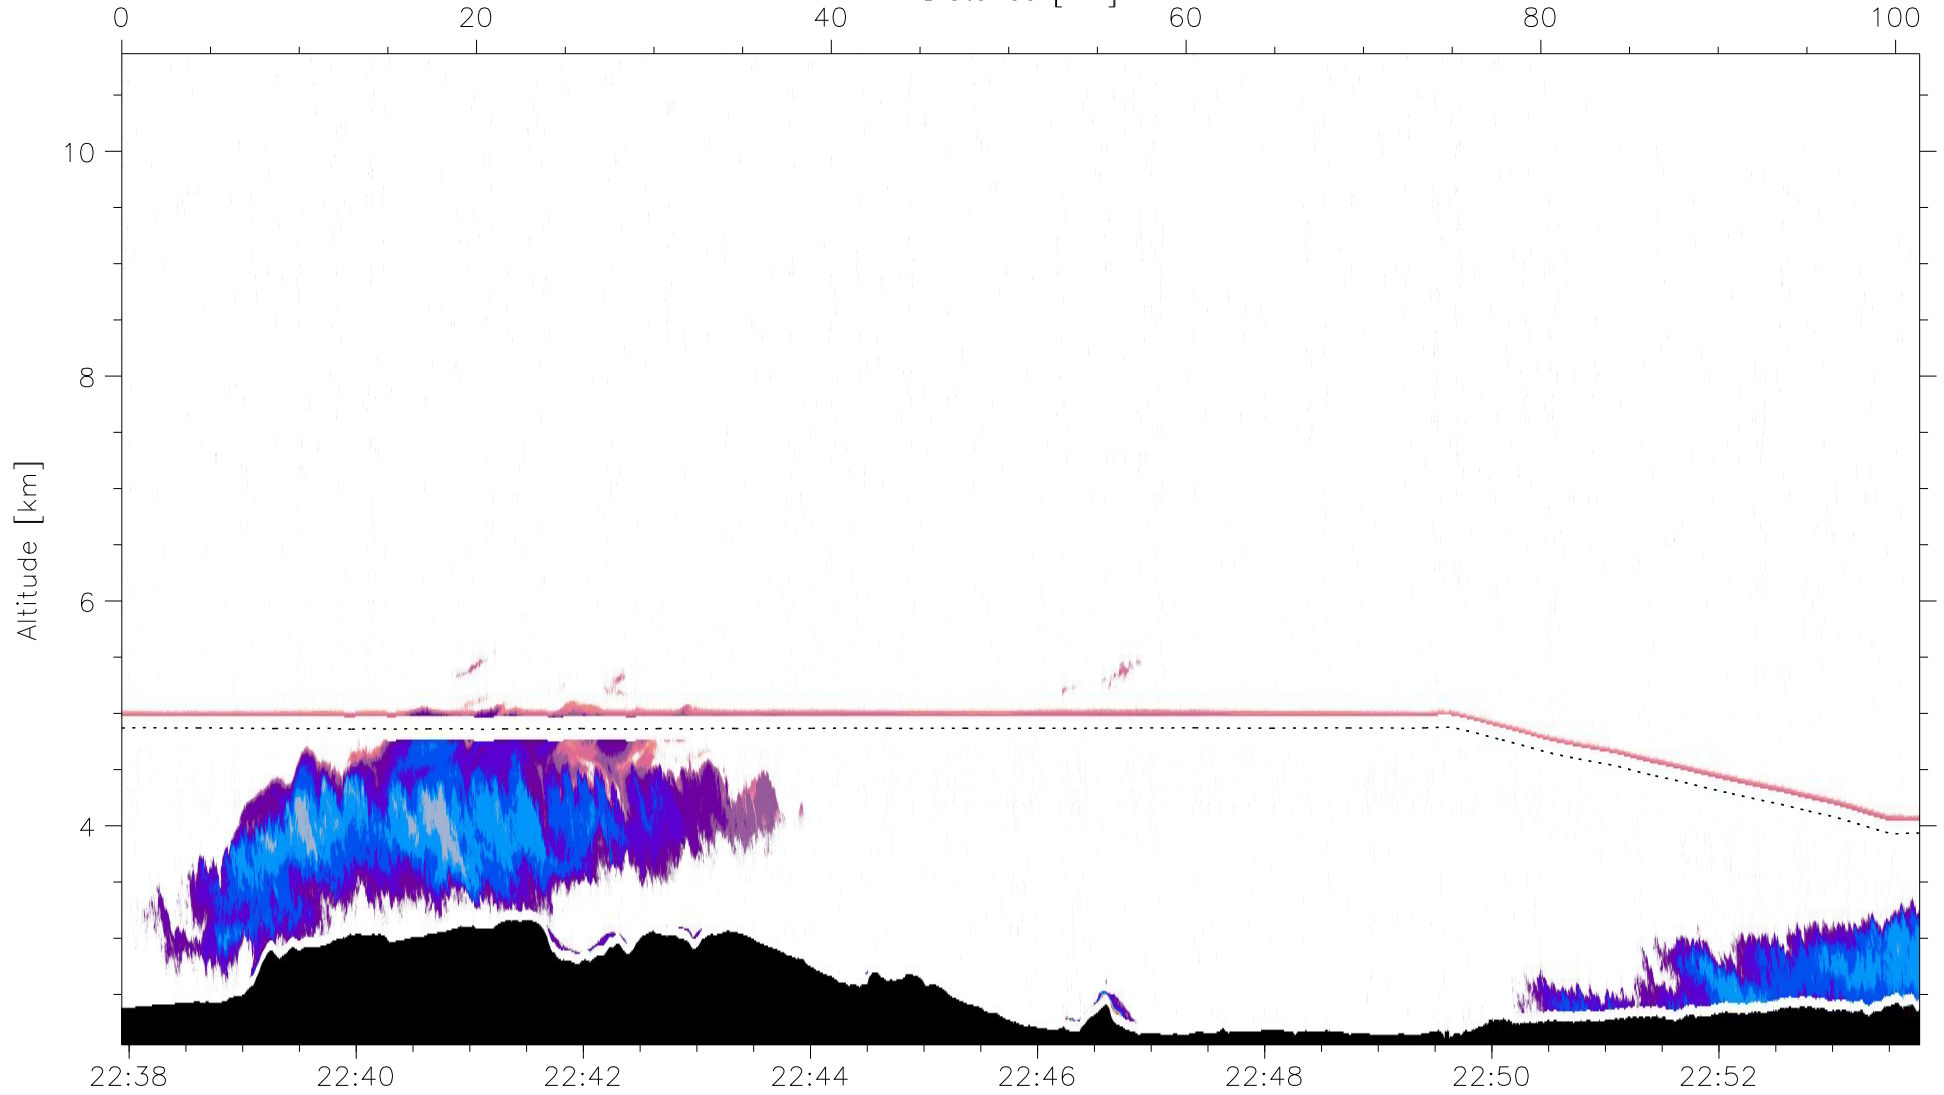

Up/Down Reflectivity (hhlhh, IDs: 1111111 | 2111100)

Distance [km]

UTC