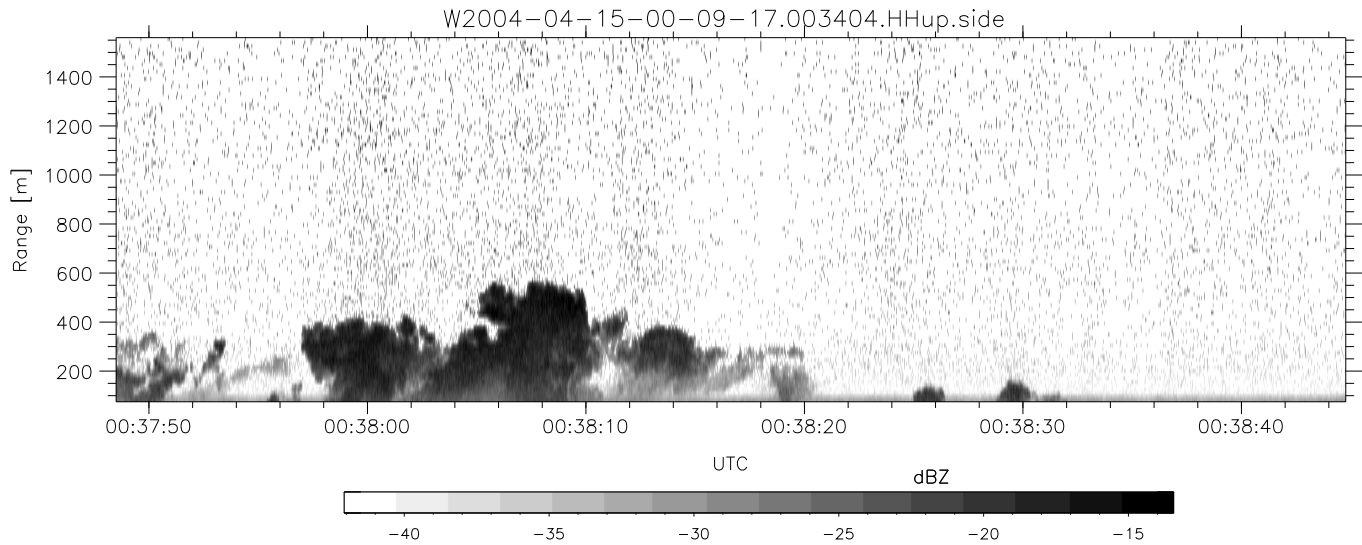

CIFEX 2004 Data (cal/250ns+2.5/100ns-3.5/500ns: 53.0,50.0)

W2004-04-15-00-09-17 - PPMAG4, IRIG:1/0/2
 UTC: 00:09:17.48 to 00:39:25.70, Dur: 1808s
 TimeLngth: 1808.25s, TimeInt: 28ms (35.4pps)
 TimeCor=-13.0s, PPS(min,max,med): 35,36,35
 Timeint/DSPdiff(mn,min,mx):28,28,28/28,28,28
 Prof: 352 to 64455, NumProf(r/t): 11390/64103
 ProcTime/Recs: 00:34:04-00:39:25/52713-64102
 ADacqtime: 25ms; DRate: 198.4KB/s; Flags: 0, 0, 0
 Pulse: 275ns, IFfilt: 5.0MHz; ppPol: HH HV VV
 TxPol: HHVV, PRF: 20 10 20 10 kHz, NoiseFlg:3,2
 Range: Delay 75m, Spacing 15m, Gates 100
 Ave. Pulses: 84, Rng/Prof Aspect@90m/s: 5.9

CIFEX 2004 Data (cal/250ns+2.5/100ns-3.5/500ns: 53.0,50.0)

W2004-04-15-00-09-17 - PPMAG4, IRIG:1/0/2
 UTC: 00:09:17.48 to 00:39:25.70, Dur: 1808s
 TimeLngth: 1808.25s, TimeInt: 28ms (35.4pps)
 TimeCor=-13.0s, PPS(min,max,med): 35,36,35
 Timeint/DSPdiff(mn,min,mx):28,28,28/28,28,28
 Prof: 352 to 64455, NumProf(r/t): 11390/64103
 ProcTime/Recs: 00:34:04-00:39:25/52713-64102
 ADacqtime: 25ms; DRate: 198.4KB/s; Flags: 0, 0, 0
 Pulse: 275ns, IFilt: 5.0MHz; ppPol: HH HV VV
 TxPol: HHVV, PRF: 20 10 20 10 kHz, NoiseFlg:3,2
 Range: Delay 75m, Spacing 15m, Gates 100
 Ave. Pulses: 84, Rng/Prof Aspect@90m/s: 5.9