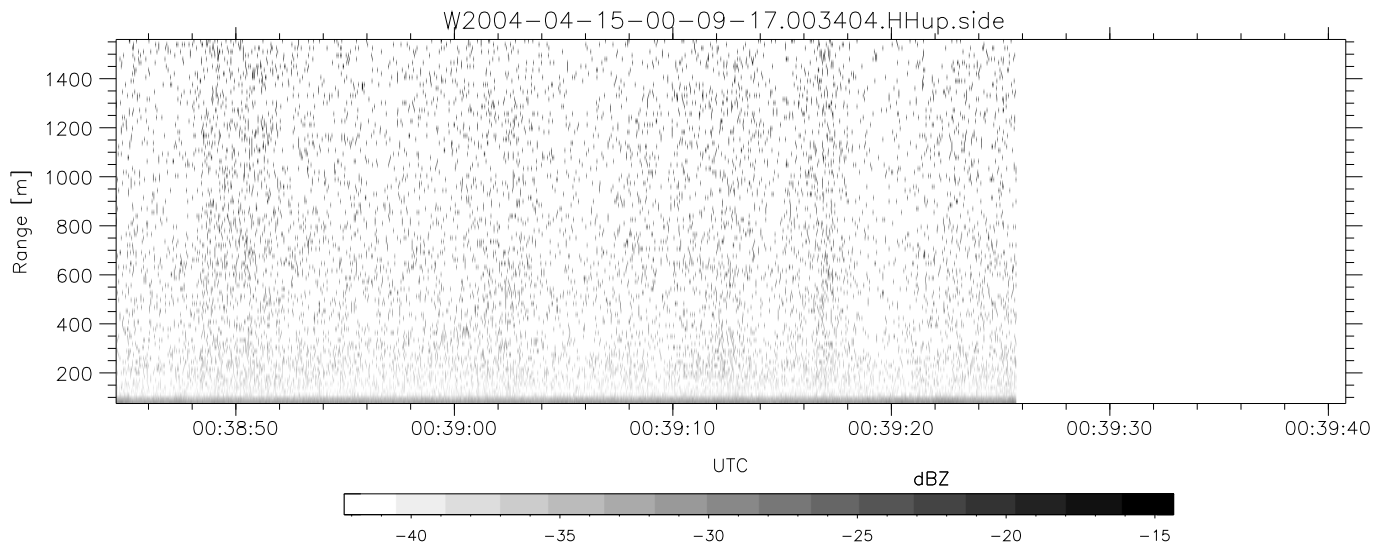

CIFEX 2004 Data (cal/250ns+2.5/100ns-3.5/500ns: 53.0,50.0)

W2004-04-15-00-09-17 - PPMAG4, IRIG:1/0/2
 UTC: 00:09:17.48 to 00:39:25.70, Dur: 1808s
 TimeLngth: 1808.25s, TimeInt: 28ms (35.4pps)
 TimeCor=-13.0s, PPS(min,max,med): 35,36,35
 Timeint/DSPdiff(mn,min,mx):28,28,28/28,28,28
 Prof: 352 to 64455, NumProf(r/t): 11390/64103
 ProcTime/Recs: 00:34:04-00:39:25/52713-64102
 ADacqtime: 25ms; DRate: 198.4KB/s; Flags: 0, 0, 0
 Pulse: 275ns, IFfilt: 5.0MHz; ppPol: HH HV VV
 TxPol: HHVV, PRF: 20 10 20 10 kHz, NoiseFlg:3,2
 Range: Delay 75m, Spacing 15m, Gates 100
 Ave. Pulses: 84, Rng/Prof Aspect@90m/s: 5.9

CIFEX 2004 Data (cal/250ns+2.5/100ns-3.5/500ns: 53.0,50.0)

W2004-04-15-00-09-17 - PPMAG4, IRIG:1/0/2
 UTC: 00:09:17.48 to 00:39:25.70, Dur: 1808s
 TimeLngth: 1808.25s, TimeInt: 28ms (35.4pps)
 TimeCor=-13.0s, PPS(min,max,med): 35,36,35
 Timeint/DSPdiff(mn,min,mx):28,28,28/28,28,28
 Prof: 352 to 64455, NumProf(r/t): 11390/64103
 ProcTime/Recs: 00:34:04-00:39:25/52713-64102
 ADacqtime: 25ms; DRate: 198.4KB/s; Flags: 0, 0, 0
 Pulse: 275ns, IFilt: 5.0MHz; ppPol: HH HV VV
 TxPol: HHVV, PRF: 20 10 20 10 kHz, NoiseFlg:3,2
 Range: Delay 75m, Spacing 15m, Gates 100
 Ave. Pulses: 84, Rng/Prof Aspect@90m/s: 5.9