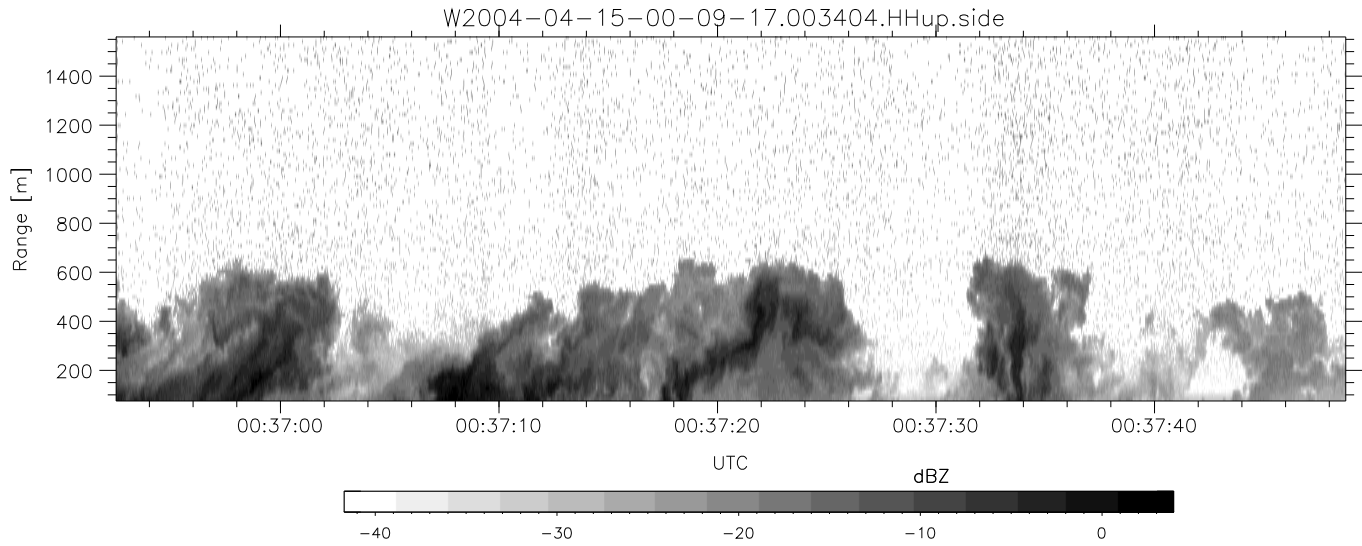

CIFEX 2004 Data (cal/250ns+2.5/100ns-3.5/500ns: 53.0,50.0)

W2004-04-15-00-09-17 - PPMAG4, IRIG:1/0/2
 UTC: 00:09:17.48 to 00:39:25.70, Dur: 1808s
 TimeLngth: 1808.25s, TimeInt: 28ms (35.4pps)
 TimeCor=-13.0s, PPS(min,max,med): 35,36,35
 Timeint/DSPdiff(mn,min,mx):28,28,28/28,28,28
 Prof: 352 to 64455, NumProf(r/t): 11390/64103
 ProcTime/Recs: 00:34:04-00:39:25/52713-64102
 ADacqtime: 25ms; DRate: 198.4KB/s; Flags: 0, 0, 0
 Pulse: 275ns, IFfilt: 5.0MHz; ppPol: HH HV VV
 TxPol: HHVV, PRF: 20 10 20 10 kHz, NoiseFlg:3,2
 Range: Delay 75m, Spacing 15m, Gates 100
 Ave. Pulses: 84, Rng/Prof Aspect@90m/s: 5.9

CIFEX 2004 Data (cal/250ns+2.5/100ns-3.5/500ns: 53.0,50.0)

W2004-04-15-00-09-17 - PPMAG4, IRIG:1/0/2
 UTC: 00:09:17.48 to 00:39:25.70, Dur: 1808s
 TimeLngth: 1808.25s, TimeInt: 28ms (35.4pps)
 TimeCor=-13.0s, PPS(min,max,med): 35,36,35
 Timeint/DSPdiff(mn,min,mx):28,28,28/28,28,28
 Prof: 352 to 64455, NumProf(r/t): 11390/64103
 ProcTime/Recs: 00:34:04-00:39:25/52713-64102
 ADacqtime: 25ms; DRate: 198.4KB/s; Flags: 0, 0, 0
 Pulse: 275ns, IFilt: 5.0MHz; ppPol: HH HV VV
 TxPol: HHVV, PRF: 20 10 20 10 kHz, NoiseFlg:3,2
 Range: Delay 75m, Spacing 15m, Gates 100
 Ave. Pulses: 84, Rng/Prof Aspect@90m/s: 5.9