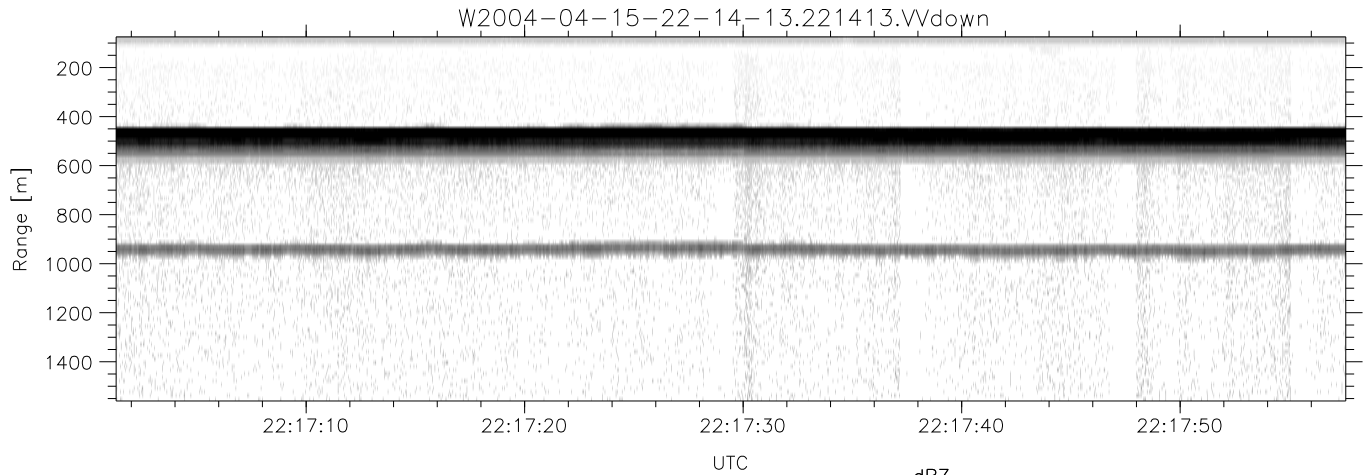

CIFEX 2004 Data (cal/250ns+2.5/100ns-3.5/500ns: 53.0,50.0)

W2004-04-15-22-14-13 - PPMAG4, IRIG:1/0/2  
 UTC: 22:14:13.27 to 22:19:13.32, Dur: 300s  
 TimeLngth: 300.06s, TimeInt: 28ms (35.4pps)  
 TimeCor=-13.0s, PPS(min,max,med): 35,36,35  
 Timeint/DSPdiff(mn,min,mx):28,28,28/28,28,28  
 Prof: 542 to 11180, NumProf(r/t): 10638/10638  
 ADacqtime: 25ms; DRate: 198.5kB/s; Flags: 0, 0, 0  
 Pulse: 275ns, IFfilt: 5.0MHz; ppPol: HH HV VV  
 TxPol: HHVV, PRF: 20 10 20 10 kHz, NoiseFlg:4,2  
 Range: Delay 75m, Spacing 15m, Gates 100  
 Ave. Pulses: 84, Rng/Prof Aspect@90m/s: 5.9