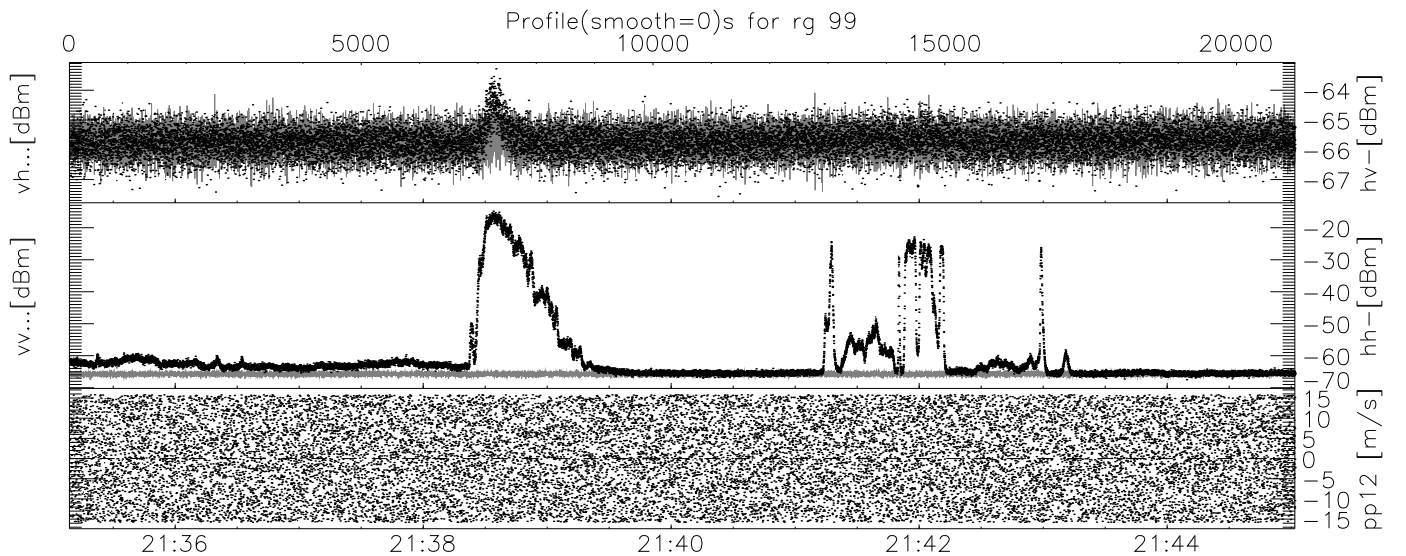

	Min	Max	Mean	Std	Varc%
hhN(dB)	-66.56	-64.72	-65.68	-78.59	5.1
vvN(dB)	-66.69	-64.80	-65.72	-78.50	5.3
hhL(dB)	-8.76	-3.66	-5.74	-12.03	23.5
vvL(dB)	-15.30	-2.58	-8.76	-11.28	55.9
ppN(m/s)	-12.16	12.56	-0.04	4.13	
ppT(m/s)	-96.04	99.19	-0.28	32.63	
hh/vv(dB)	-99	-99	-99	-99	-99
vh/hh(dB)	-99	-99	-99	-99	-99
hv/vv(dB)	NaN	-35.28	-60.42	-46.22	2630
hnjmp(dB)			0.14		
vnjmp(dB)			0.13		

UTC

CIFEX 2004

W2004-04-20-20-55-37 - PPMAG4, IRIG:1/0/6
 UTC: 20:55:36.87 to 22:02:23.39, Dur: 4007s
 TimeLngth: 4006.55s, TimeInt: 28ms (35.4pps)
 TimeCor=-13.0s, PPS(min,max,med): 35,36,35
 Timeint/DSPdiff(mn,min,mx):28,28,28/28,28,28
 Prof: 513 to 142400, NumProf(r/t): 21000/141887
 ProcTime/Recs: 21:35:08-21:45:01/84000-104999
 ADacqtime: 25ms; DRate: 198.2KB/s; Flags: 0, 0, 0
 Pulse: 275ns, IFfilt: 5.0MHz; ppPol: HH HV VV
 TxPol: HHV, PRF: 20 10 20 10 kHz, NoiseFlg:0,0
 Range: Delay 75m, Spacing 60m, Gates 100
 Ave. Pulses: 84, Rng/Prof Aspect@90m/s: 23.6

UTC

CIFEX 2004

W2004-04-20-20-55-37 - PPMAG4, IRIG:1/0/6
 UTC: 20:55:36.87 to 22:02:23.39, Dur: 4007s
 TimeLngth: 4006.55s, TimeInt: 28ms (35.4pps)
 TimeCor=-13.0s, PPS(min,max,med): 35,36,35
 Timeint/DSPdiff(mn,min,mx):28,28,28/28,28,28
 Prof: 513 to 142400, NumProf(r/t): 21000/141887
 ProcTime/Recs: 21:35:08-21:45:01/84000-104999
 ADacqtime: 25ms; DRate: 198.2KB/s; Flags: 0, 0, 0
 Pulse: 275ns, IFfilt: 5.0MHz; ppPol: HH HV VV
 TxPol: HHVV, PRF: 20 10 20 10 kHz, NoiseFlg:0,0
 Range: Delay 75m, Spacing 60m, Gates 100
 Ave. Pulses: 84, Rng/Prof Aspect@90m/s: 23.6