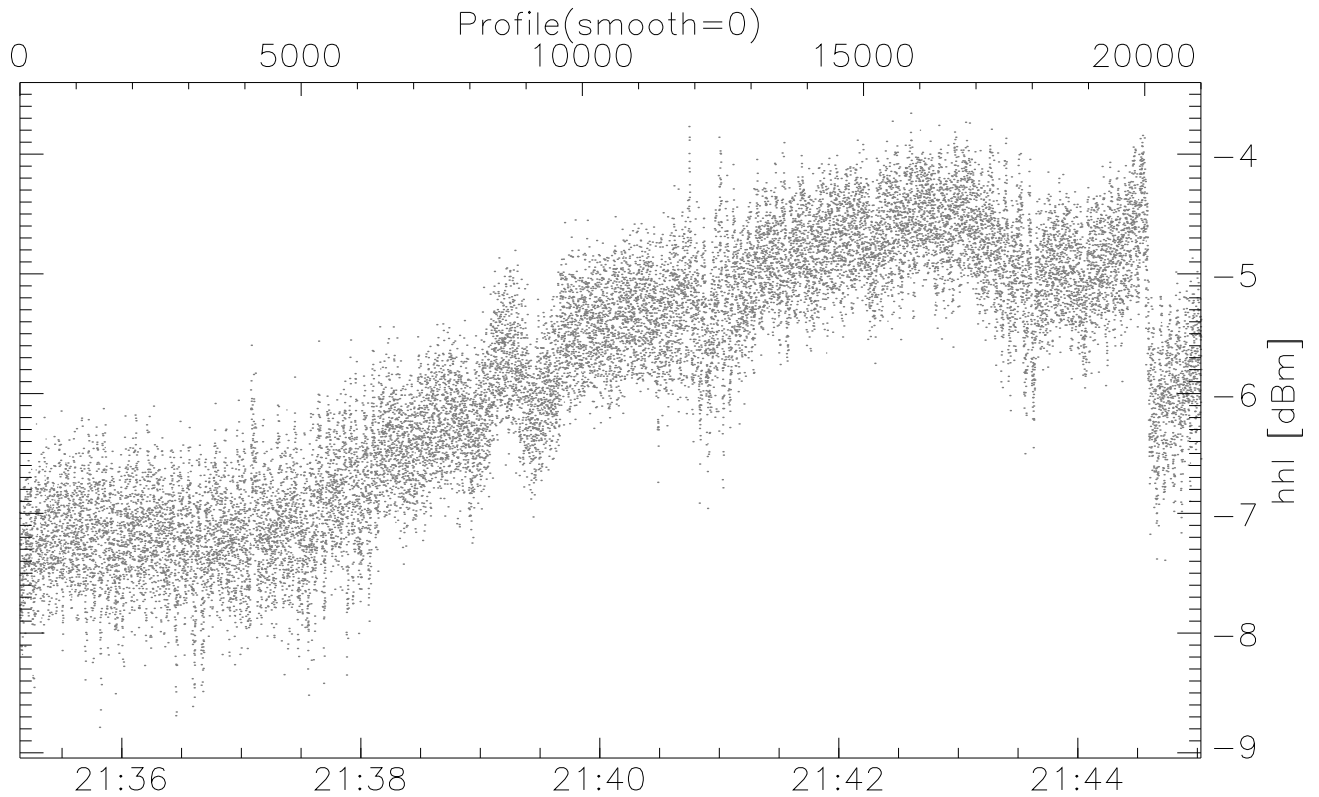

CIFEX 2004

W2004-04-20-20-55-37 - PPMAG4, IRIG:1/0/6
 UTC: 20:55:36.87 to 22:02:23.39, Dur: 4007s
 TimeLngth: 4006.55s, TimeInt: 28ms (35.4pps)
 TimeCor=-13.0s, PPS(min,max,med): 35,36,35
 Timeint/DSPdiff(mn,min,mx):28,28,28/28,28,28
 Prof: 513 to 142400, NumProf(r/t): 21000/141887
 ProcTime/Recs: 21:35:08-21:45:01/84000-104999
 ADacqtime: 25ms; DRate: 198.2KB/s; Flags: 0, 0, 0
 Pulse: 275ns, IFfilt: 5.0MHz; ppPol: HH HV VV
 TxPol: HHV, PRF: 20 10 20 10 kHz, NoiseFlg:0,0
 Range: Delay 75m, Spacing 60m, Gates 100
 Ave. Pulses: 84, Rng/Prof Aspect@90m/s: 23.6

	Min	Max	Mean	Std	Varc%
hhN(dB)	-66.56	-64.72	-65.68	-78.59	5.1
vvN(dB)	-66.69	-64.80	-65.72	-78.50	5.3
hhL(dB)	-8.76	-3.66	-5.74	-12.03	23.5
vvL(dB)	-15.30	-2.58	-8.76	-11.28	55.9
ppN(m/s)	-12.16	12.56	-0.04	4.13	
ppT(m/s)	-96.04	99.19	-0.28	32.63	
hh/vv(dB)	-99	-99	-99	-99	-99
vh/hh(dB)	-99	-99	-99	-99	-99
hv/vv(dB)	NaN	-35.28	-60.42	-46.22	2630
hnjmp(dB)			0.14		
vnjmp(dB)			0.13		

UTC

CIFEX 2004

W2004-04-20-20-55-37 - PPMAG4, IRIG:1/0/6
 UTC: 20:55:36.87 to 22:02:23.39, Dur: 4007s
 TimeLngth: 4006.55s, TimeInt: 28ms (35.4pps)
 TimeCor=-13.0s, PPS(min,max,med): 35,36,35
 Timeint/DSPdiff(mn,min,mx):28,28,28/28,28,28
 Prof: 513 to 142400, NumProf(r/t): 21000/141887
 ProcTime/Recs: 21:35:08-21:45:01/84000-104999
 ADacqtime: 25ms; DRate: 198.2KB/s; Flags: 0, 0, 0
 Pulse: 275ns, IFfilt: 5.0MHz; ppPol: HH HV VV
 TxPol: HHV, PRF: 20 10 20 10 kHz, NoiseFlg:0,0
 Range: Delay 75m, Spacing 60m, Gates 100
 Ave. Pulses: 84, Rng/Prof Aspect@90m/s: 23.6