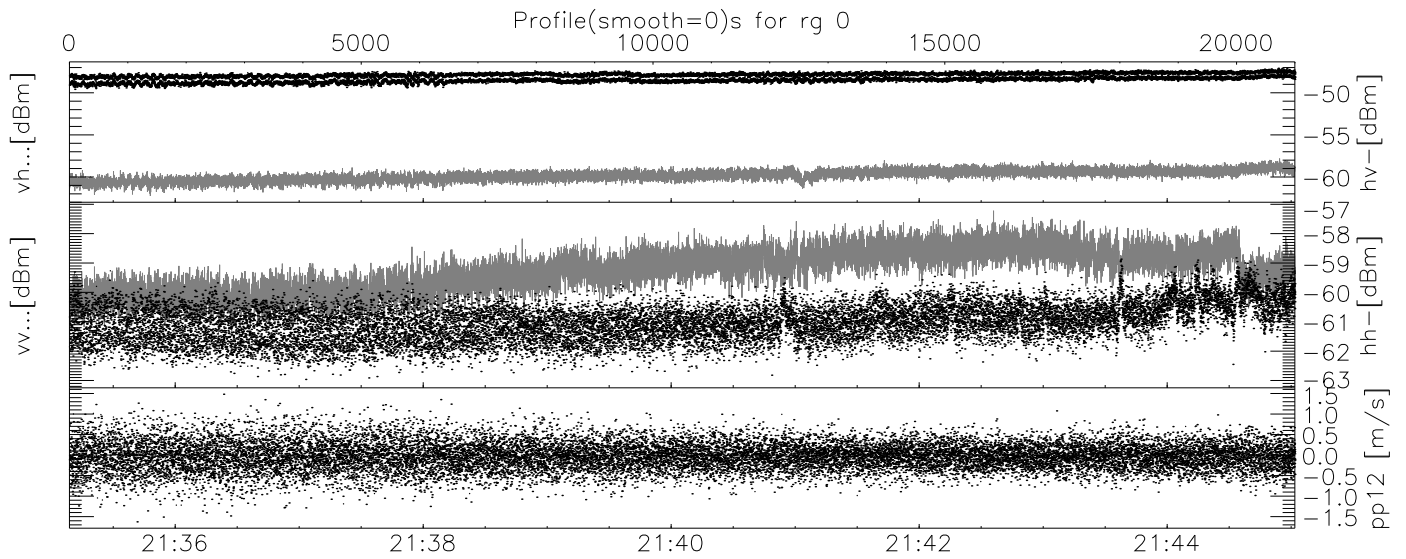

	Min	Max	Mean	Std	Varc%
hhN(dB)	-66.56	-64.72	-65.68	-78.59	5.1
vvN(dB)	-66.69	-64.80	-65.72	-78.50	5.3
hhL(dB)	-8.76	-3.66	-5.74	-12.03	23.5
vvL(dB)	-15.30	-2.58	-8.76	-11.28	55.9
ppN(m/s)	-12.16	12.56	-0.04	4.13	
ppT(m/s)	-96.04	99.19	-0.28	32.63	
hh/vv(dB)	-99	-99	-99	-99	-99
vh/hh(dB)	-99	-99	-99	-99	-99
hv/vv(dB)	NaN	-35.28	-60.42	-46.22	2630
hnjmp(dB)			0.14		
vnjmp(dB)			0.13		

UTC

CIFEX 2004

W2004-04-20-20-55-37 - PPMAG4, IRIG:1/0/6
 UTC: 20:55:36.87 to 22:02:23.39, Dur: 4007s
 TimeLngth: 4006.55s, TimeInt: 28ms (35.4pps)
 TimeCor=-13.0s, PPS(min,max,med): 35,36,35
 Timeint/DSPdiff(mn,min,mx):28,28,28/28,28,28
 Prof: 513 to 142400, NumProf(r/t): 21000/141887
 ProcTime/Recs: 21:35:08-21:45:01/84000-104999
 ADacqtime: 25ms; DRate: 198.2KB/s; Flags: 0, 0, 0
 Pulse: 275ns, IFfilt: 5.0MHz; ppPol: HH HV VV
 TxPol: HHV, PRF: 20 10 20 10 kHz, NoiseFlg:0,0
 Range: Delay 75m, Spacing 60m, Gates 100
 Ave. Pulses: 84, Rng/Prof Aspect@90m/s: 23.6

UTC

CIFEX 2004

W2004-04-20-20-55-37 - PPMAG4, IRIG:1/0/6
 UTC: 20:55:36.87 to 22:02:23.39, Dur: 4007s
 TimeLngth: 4006.55s, TimeInt: 28ms (35.4pps)
 TimeCor=-13.0s, PPS(min,max,med): 35,36,35
 Timeint/DSPdiff(mn,min,mx):28,28,28/28,28,28
 Prof: 513 to 142400, NumProf(r/t): 21000/141887
 ProcTime/Recs: 21:35:08-21:45:01/84000-104999
 ADacqtime: 25ms; DRate: 198.2KB/s; Flags: 0, 0, 0
 Pulse: 275ns, IFfilt: 5.0MHz; ppPol: HH HV VV
 TxPol: HHVV, PRF: 20 10 20 10 kHz, NoiseFlg:0,0
 Range: Delay 75m, Spacing 60m, Gates 100
 Ave. Pulses: 84, Rng/Prof Aspect@90m/s: 23.6