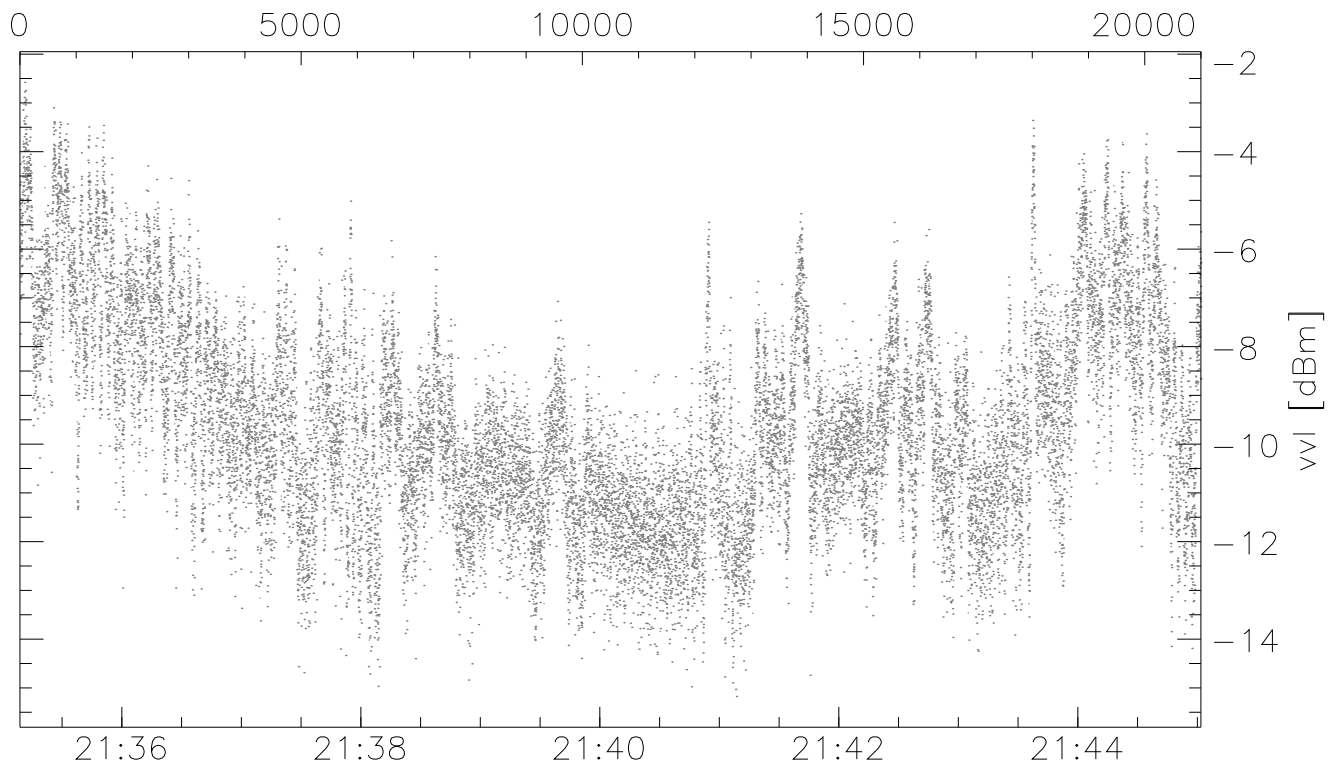

CIFEX 2004

W2004-04-20-20-55-37 - PPMAG4, IRIG:1/0/6
 UTC: 20:55:36.87 to 22:02:23.39, Dur: 4007s
 TimeLngth: 4006.55s, TimeInt: 28ms (35.4pps)
 TimeCor=-13.0s, PPS(min,max,med): 35,36,35
 Timeint/DSPdiff(mn,min,mx):28,28,28/28,28,28
 Prof: 513 to 142400, NumProf(r/t): 21000/141887
 ProcTime/Recs: 21:35:08-21:45:01/84000-104999
 ADacqtime: 25ms; DRate: 198.2KB/s; Flags: 0, 0, 0
 Pulse: 275ns, IFfilt: 5.0MHz; ppPol: HH HV VV
 TxPol: HHV, PRF: 20 10 20 10 kHz, NoiseFlg:0,0
 Range: Delay 75m, Spacing 60m, Gates 100
 Ave. Pulses: 84, Rng/Prof Aspect@90m/s: 23.6

UTC

CIFEX 2004

W2004-04-20-20-55-37 - PPMAG4, IRIG:1/0/6
 UTC: 20:55:36.87 to 22:02:23.39, Dur: 4007s
 TimeLngth: 4006.55s, TimeInt: 28ms (35.4pps)
 TimeCor=-13.0s, PPS(min,max,med): 35,36,35
 Timeint/DSPdiff(mn,min,mx):28,28,28/28,28,28
 Prof: 513 to 142400, NumProf(r/t): 21000/141887
 ProcTime/Recs: 21:35:08-21:45:01/84000-104999
 ADacqtime: 25ms; DRate: 198.2KB/s; Flags: 0, 0, 0
 Pulse: 275ns, IFfilt: 5.0MHz; ppPol: HH HV VV
 TxPol: HHV, PRF: 20 10 20 10 kHz, NoiseFlg:0,0
 Range: Delay 75m, Spacing 60m, Gates 100
 Ave. Pulses: 84, Rng/Prof Aspect@90m/s: 23.6

UTC

CIFEX 2004

W2004-04-20-20-55-37 - PPMAG4, IRIG:1/0/6
 UTC: 20:55:36.87 to 22:02:23.39, Dur: 4007s
 TimeLngth: 4006.55s, TimeInt: 28ms (35.4pps)
 TimeCor=-13.0s, PPS(min,max,med): 35,36,35
 Timeint/DSPdiff(mn,min,mx):28,28,28/28,28,28
 Prof: 513 to 142400, NumProf(r/t): 21000/141887
 ProcTime/Recs: 21:35:08-21:45:01/84000-104999
 ADacqtime: 25ms; DRate: 198.2KB/s; Flags: 0, 0, 0
 Pulse: 275ns, IFfilt: 5.0MHz; ppPol: HH HV VV
 TxPol: HHVV, PRF: 20 10 20 10 kHz, NoiseFlg:0,0
 Range: Delay 75m, Spacing 60m, Gates 100
 Ave. Pulses: 84, Rng/Prof Aspect@90m/s: 23.6