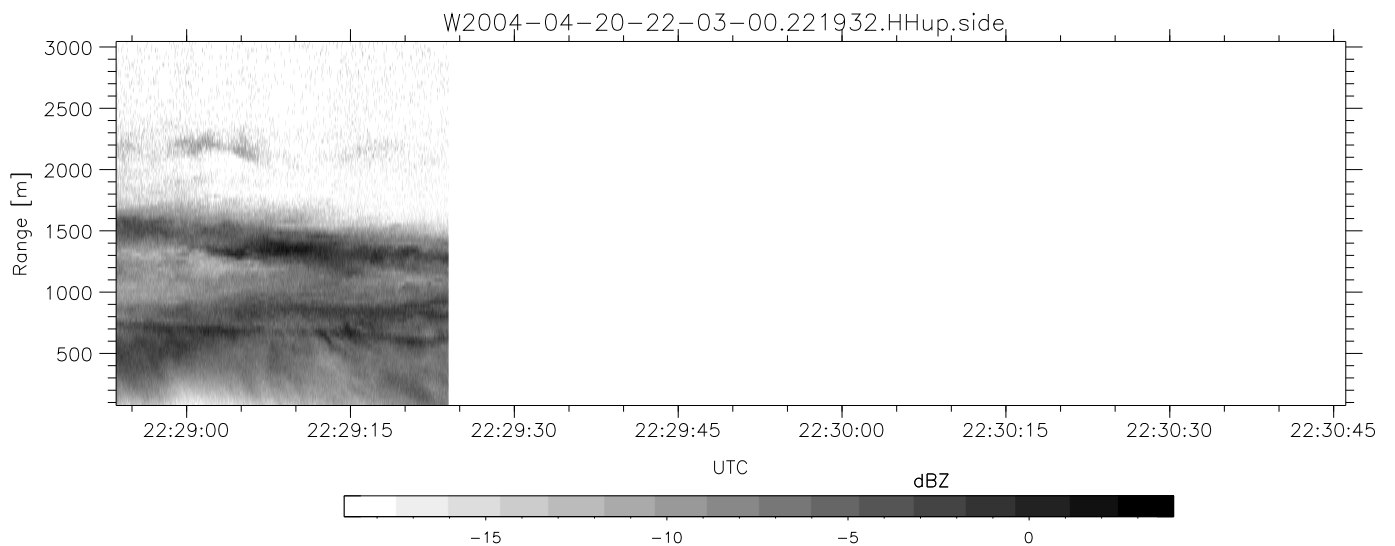

CIFEX 2004 Data (cal/250ns+2.5/100ns-3.5/500ns: 53.0,50.0)

W2004-04-20-22-03-00 - PPMAG4, IRIG:1/0/6
 UTC: 22:03:00.40 to 22:29:23.97, Dur: 1583s
 TimeLngth: 1583.57s, TimeInt: 28ms (35.4pps)
 TimeCor=-13.0s, PPS(min,max,med): 35,36,35
 Timeint/DSPdiff(mn,min,mx):28,28,33/28,28,28
 Prof: 532 to 56652, NumProf(r/t): 20978/56120
 ProcTime/Recs: 22:19:32-22:29:23/35142-56119
 ADacqtime: 25ms; DRate: 198.4KB/s; Flags: 0, 0, 0
 Pulse: 275ns, IFilt: 5.0MHz; ppPol: HH HV VV
 TxPol: HHVV, PRF: 20 10 20 10 kHz, Noiseflg:4,4
 Range: Delay 75m, Spacing 30m, Gates 100
 Ave. Pulses: 84, Rng/Prof Aspect@90m/s: 11.8