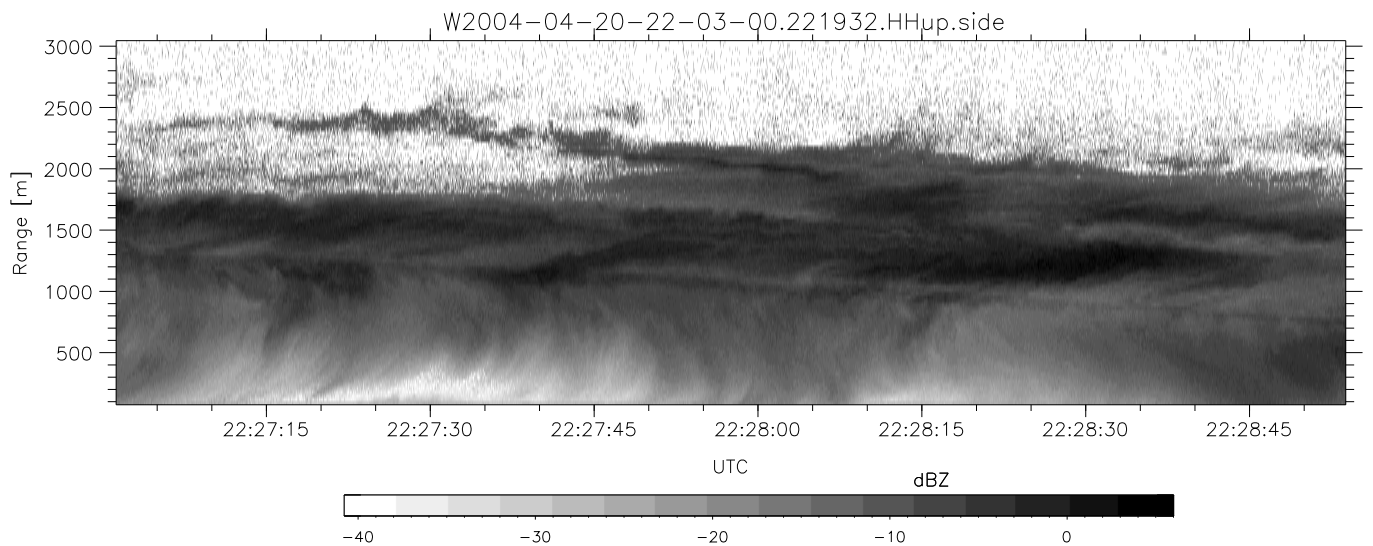

CIFEX 2004 Data (cal/250ns+2.5/100ns-3.5/500ns: 53.0,50.0)

W2004-04-20-22-03-00 - PPMAG4, IRIG:1/0/6
 UTC: 22:03:00.40 to 22:29:23.97, Dur: 1583s
 TimeLngth: 1583.57s, TimeInt: 28ms (35.4pps)
 TimeCor=-13.0s, PPS(min,max,med): 35,36,35
 Timeint/DSPdiff(mn,min,mx):28,28,33/28,28,28
 Prof: 532 to 56652, NumProf(r/t): 20978/56120
 ProcTime/Recs: 22:19:32-22:29:23/35142-56119
 ADacqtime: 25ms; DRate: 198.4KB/s; Flags: 0, 0, 0
 Pulse: 275ns, IFilt: 5.0MHz; ppPol: HH HV VV
 TxPol: HHVV, PRF: 20 10 20 10 kHz, Noiseflg:4,4
 Range: Delay 75m, Spacing 30m, Gates 100
 Ave. Pulses: 84, Rng/Prof Aspect@90m/s: 11.8