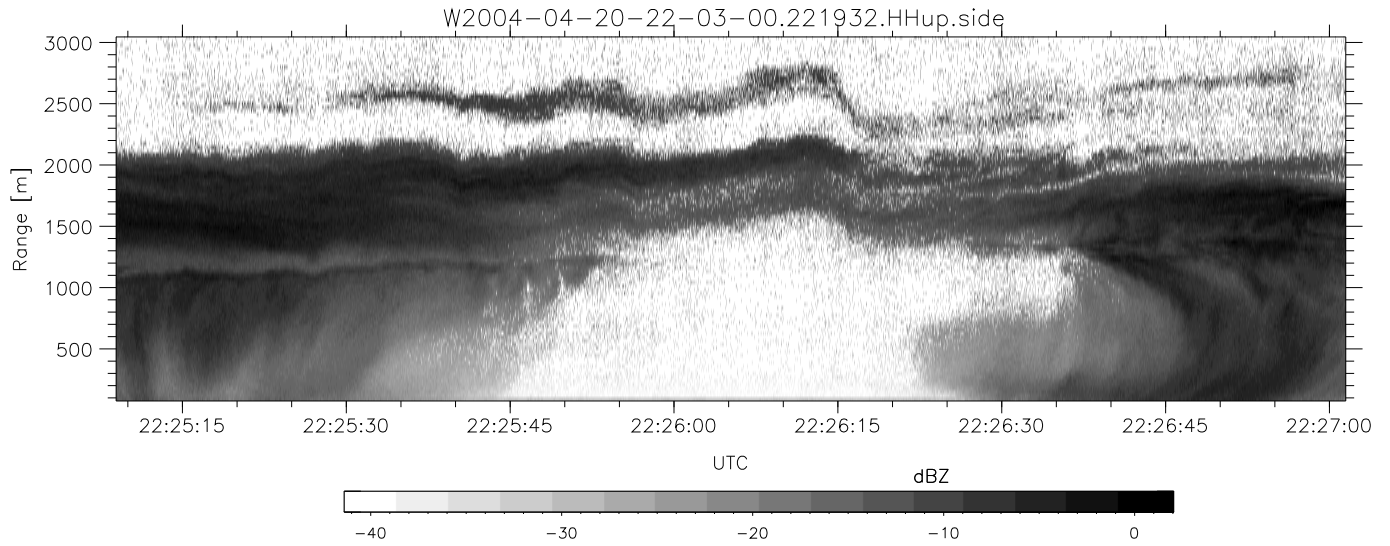

CIFEX 2004 Data (cal/250ns+2.5/100ns-3.5/500ns: 53.0,50.0)

W2004-04-20-22-03-00 - PPMAG4, IRIG:1/0/6
 UTC: 22:03:00.40 to 22:29:23.97, Dur: 1583s
 TimeLngth: 1583.57s, TimeInt: 28ms (35.4pps)
 TimeCor=-13.0s, PPS(min,max,med): 35,36,35
 Timeint/DSPdiff(mn,min,mx):28,28,33/28,28,28
 Prof: 532 to 56652, NumProf(r/t): 20978/56120
 ProcTime/Recs: 22:19:32-22:29:23/35142-56119
 ADacqtime: 25ms; DRate: 198.4KB/s; Flags: 0, 0, 0
 Pulse: 275ns, IFilt: 5.0MHz; ppPol: HH HV VV
 TxPol: HHVV, PRF: 20 10 20 10 kHz, Noiseflg:4,4
 Range: Delay 75m, Spacing 30m, Gates 100
 Ave. Pulses: 84, Rng/Prof Aspect@90m/s: 11.8