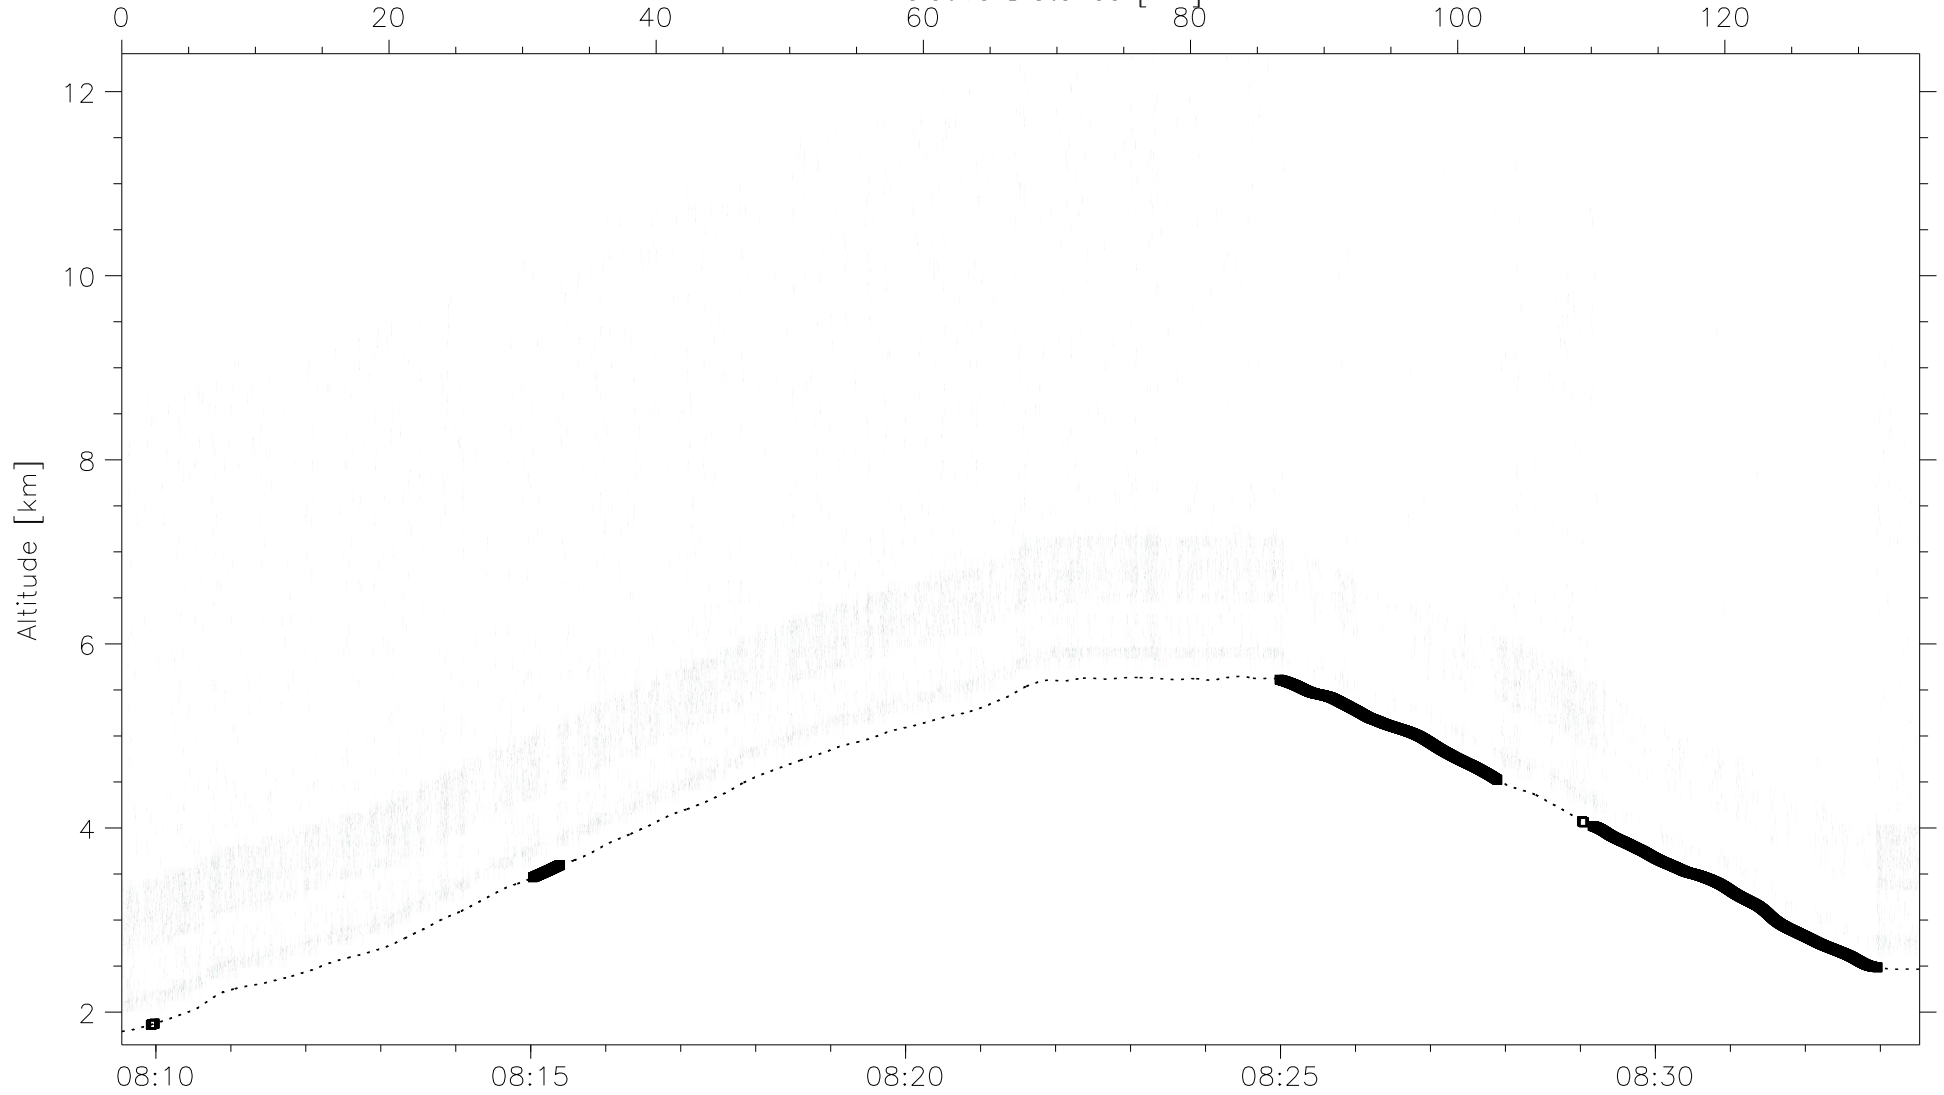

UP corrected velocity (Nyquist:15.8, ID: 1010100)

Air Relative Distance [km]

UTC