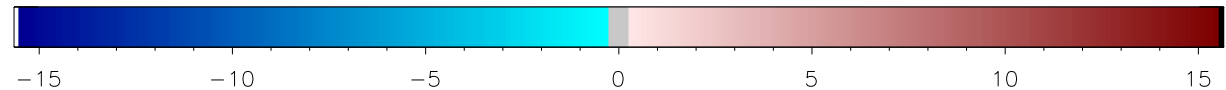

Air Relative Distance [km]

UTC

m/s, positive is Up