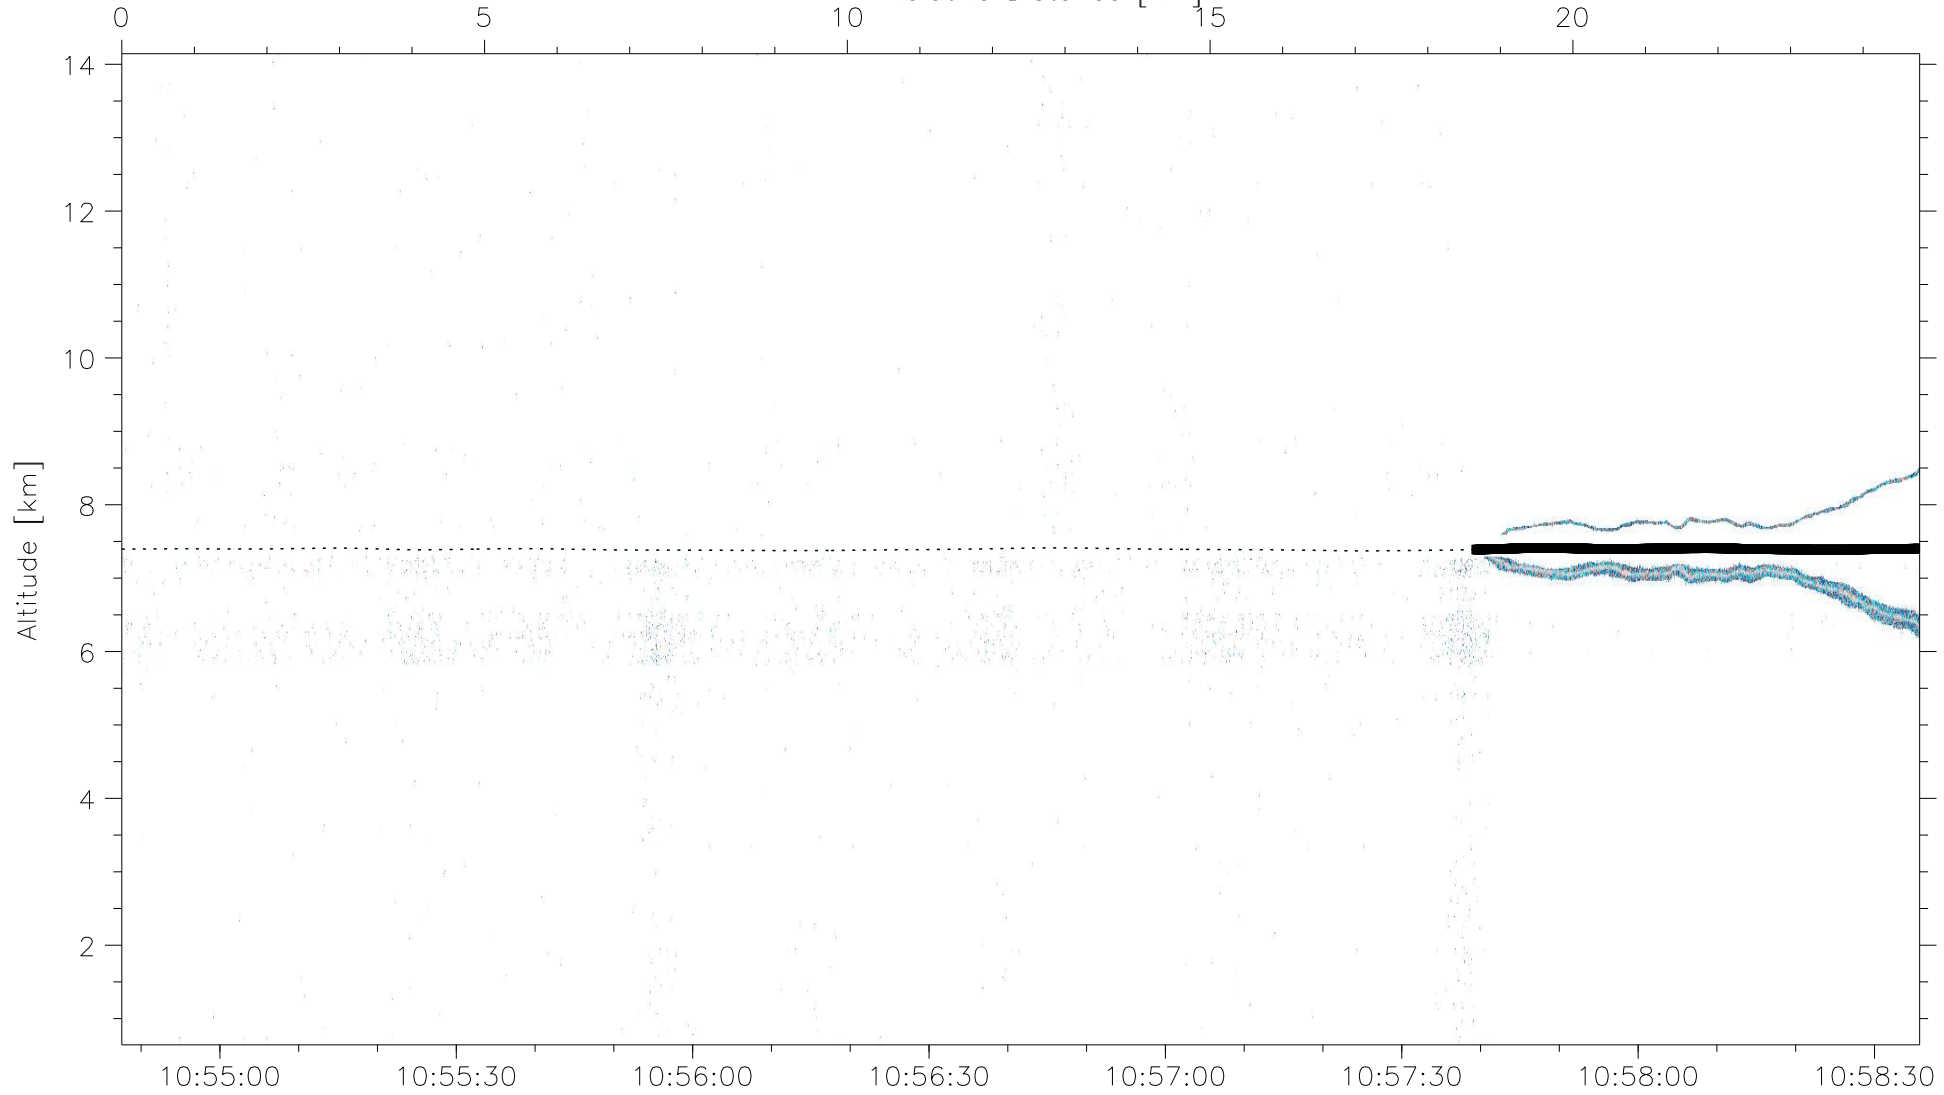

Air Relative Distance [km]

UTC

m/s, positive is Up