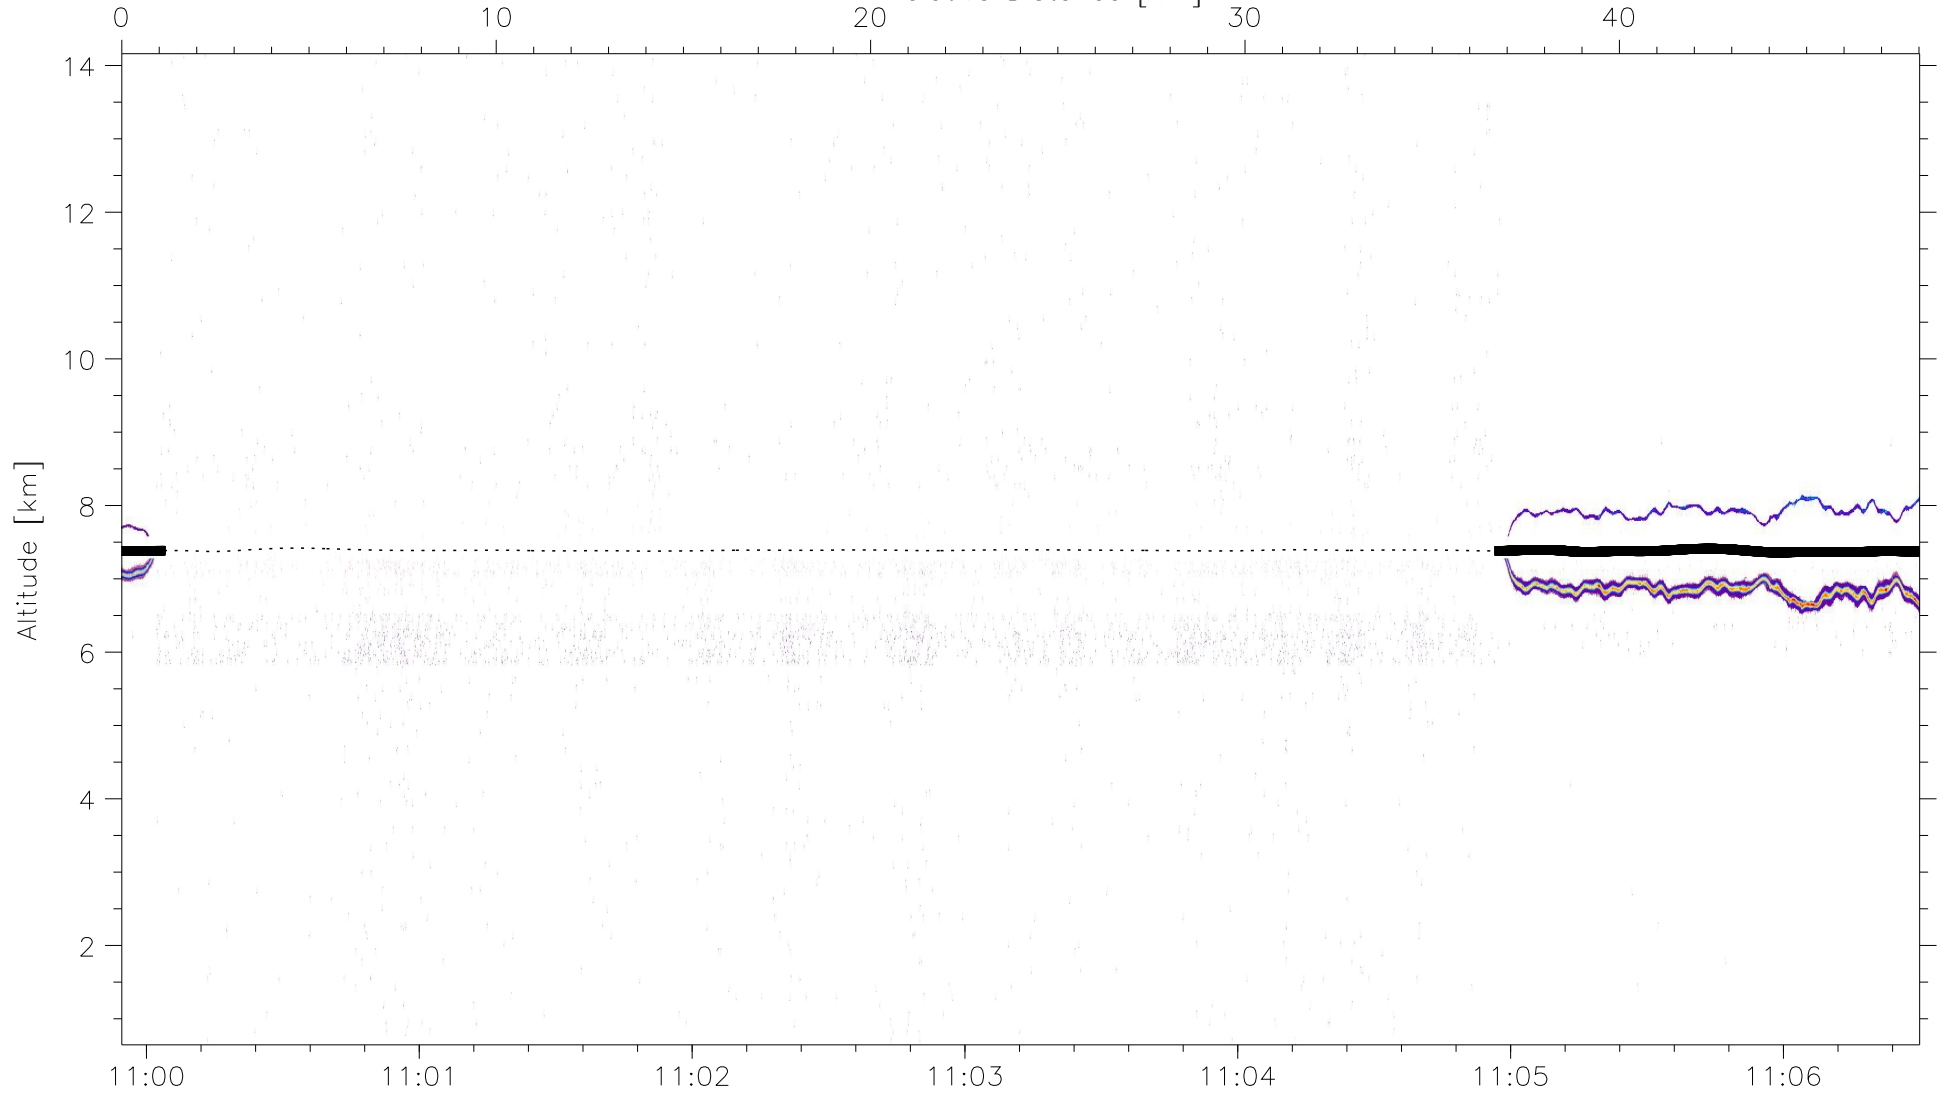

Up/Down Reflectivity (hh/hh, IDs: 1111111 | 2111100)

Air Relative Distance [km]

UTC