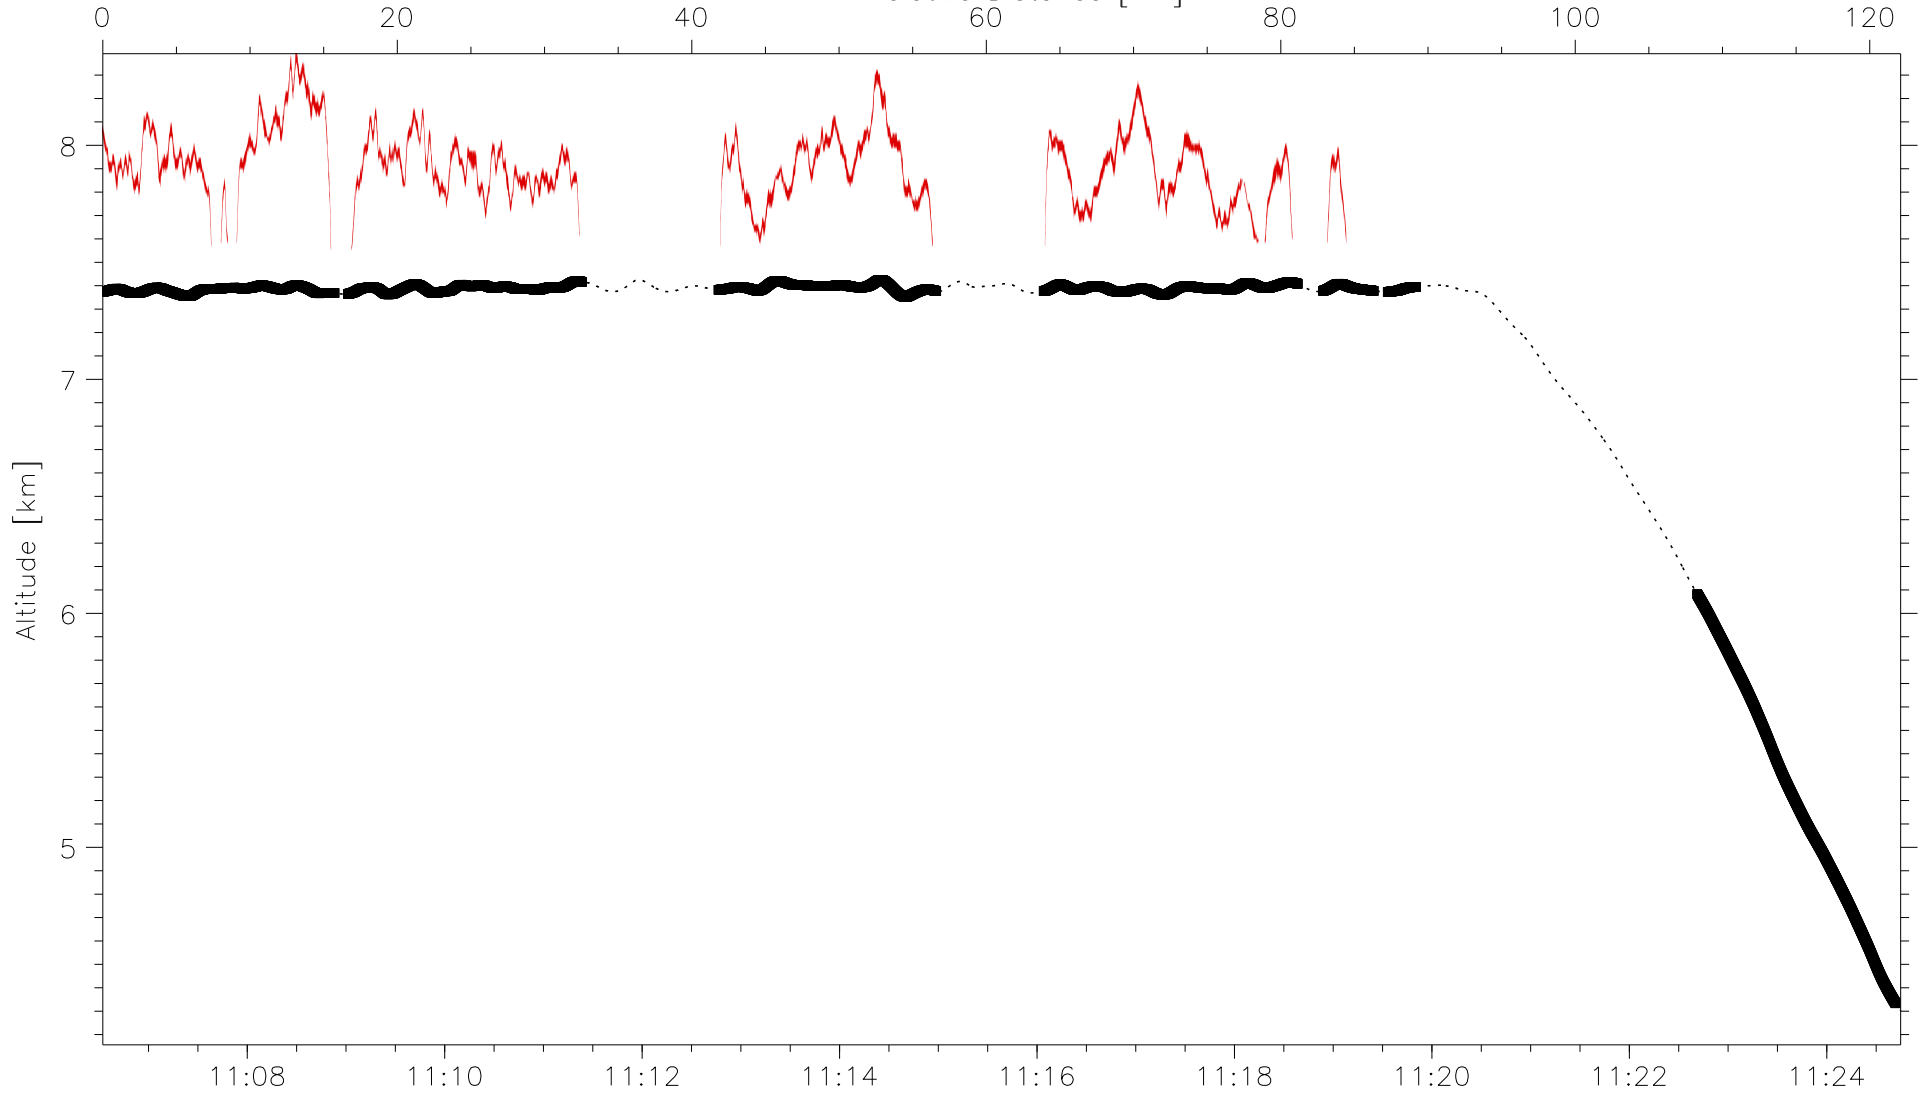

Air Relative Distance [km]

UTC