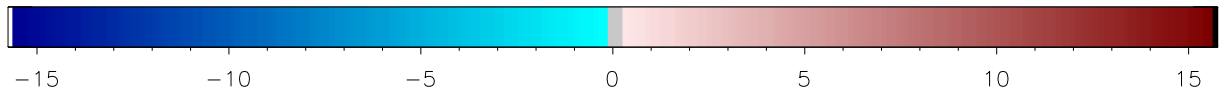

UP corrected velocity (Nyquist:15.8, ID: 1010100)

Air Relative Distance [km]

11:45 11:50 11:55 12:00

UTC

-15 -10 -5 0 5 10 15

m/s, positive is Up