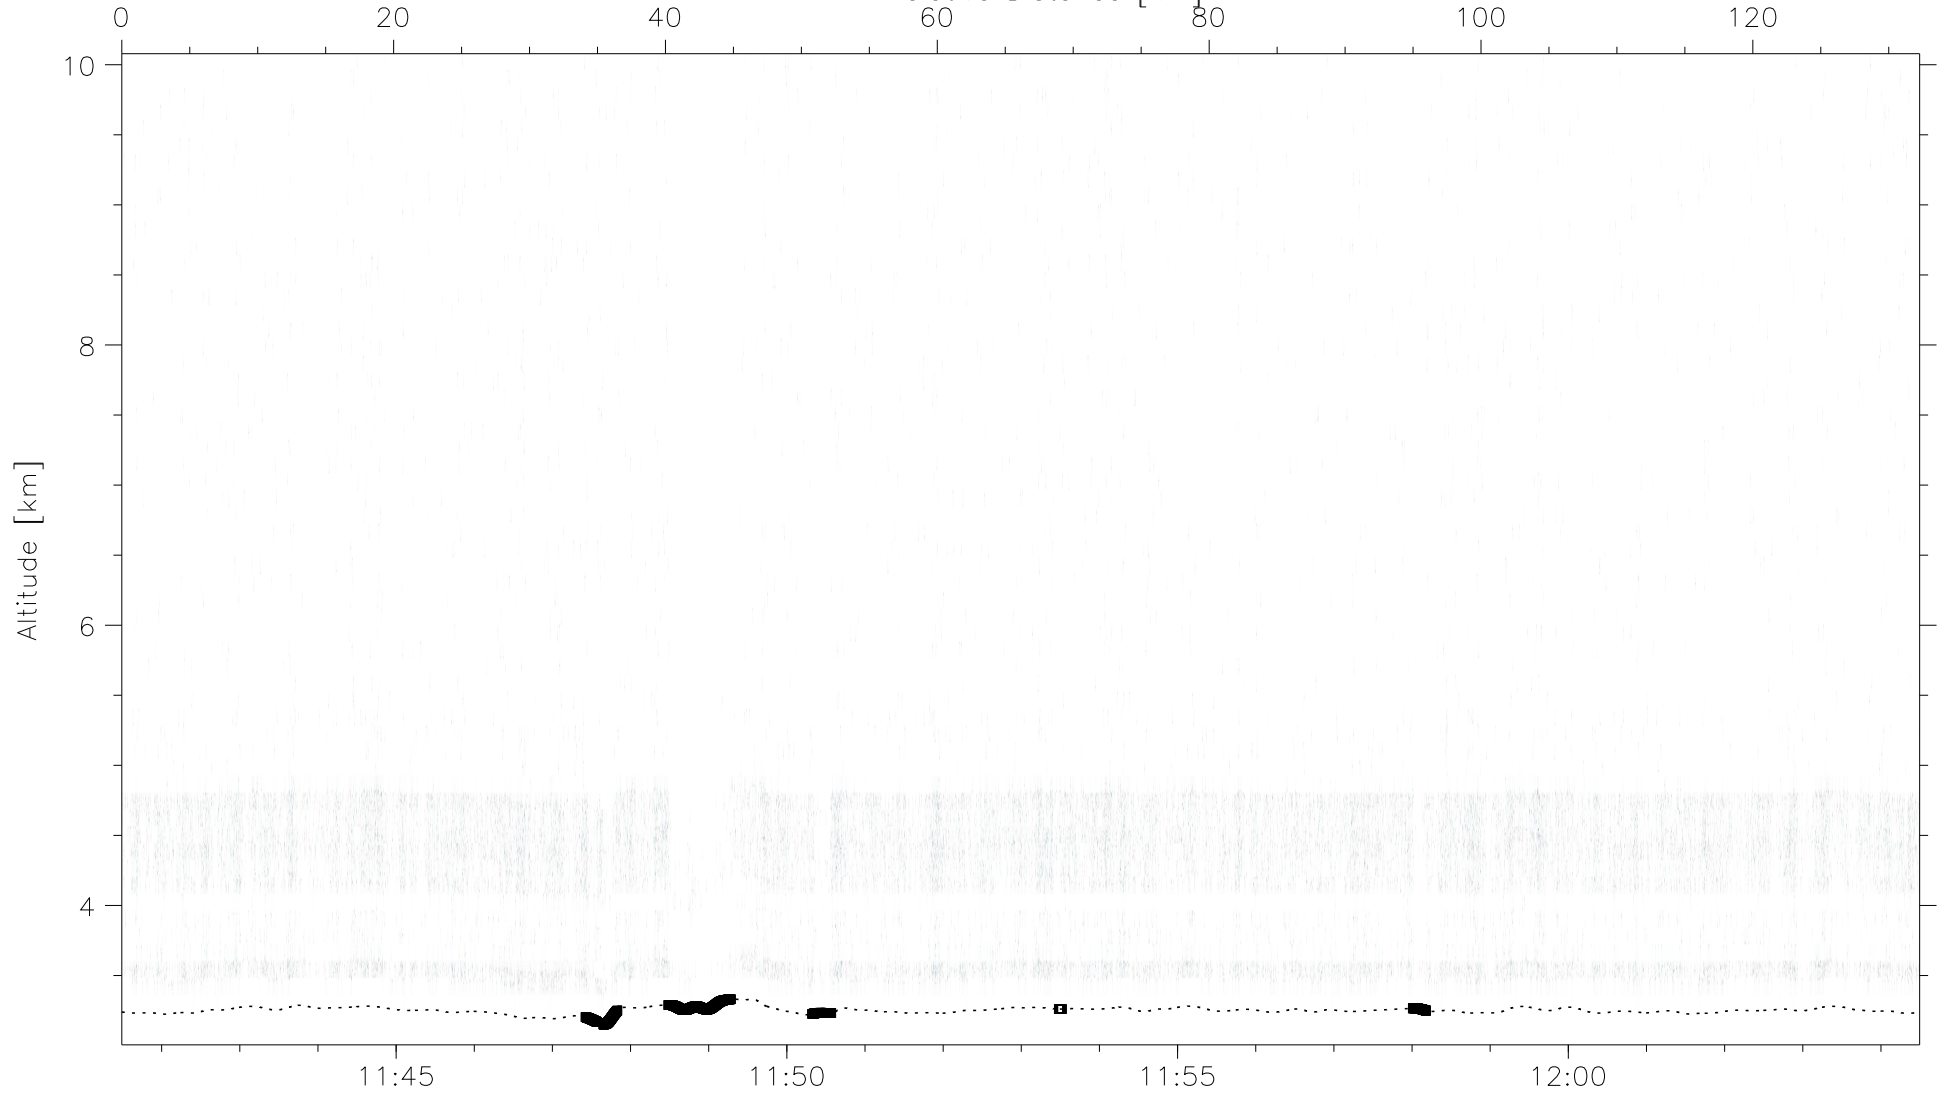

UP corrected velocity (Nyquist:15.8, ID: 1010100)

Air Relative Distance [km]

11:45 11:50 11:55 12:00

UTC

-15 -10 -5 0 5 10 15

m/s, positive is Up