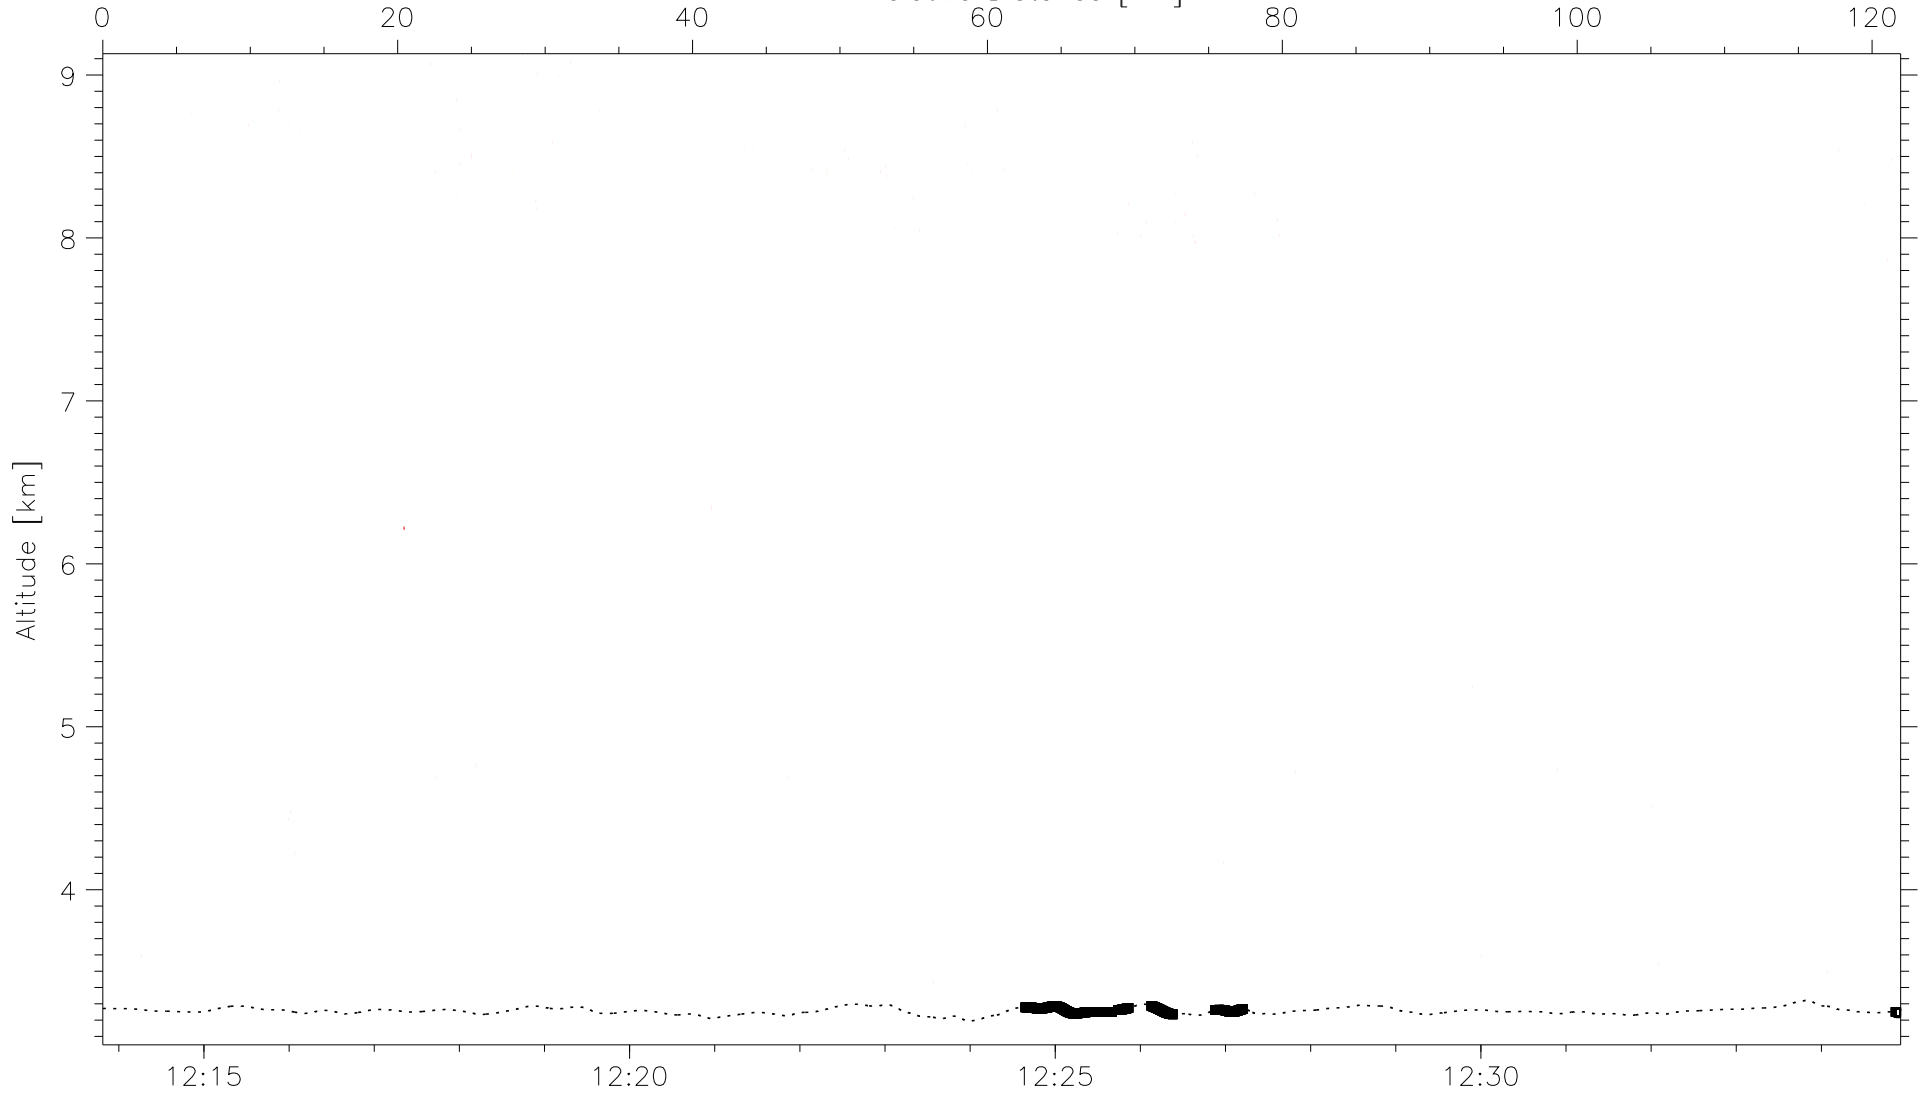

UP LDR, (vh/hh, ID:1010100/11111111)

Air Relative Distance [km]

UTC