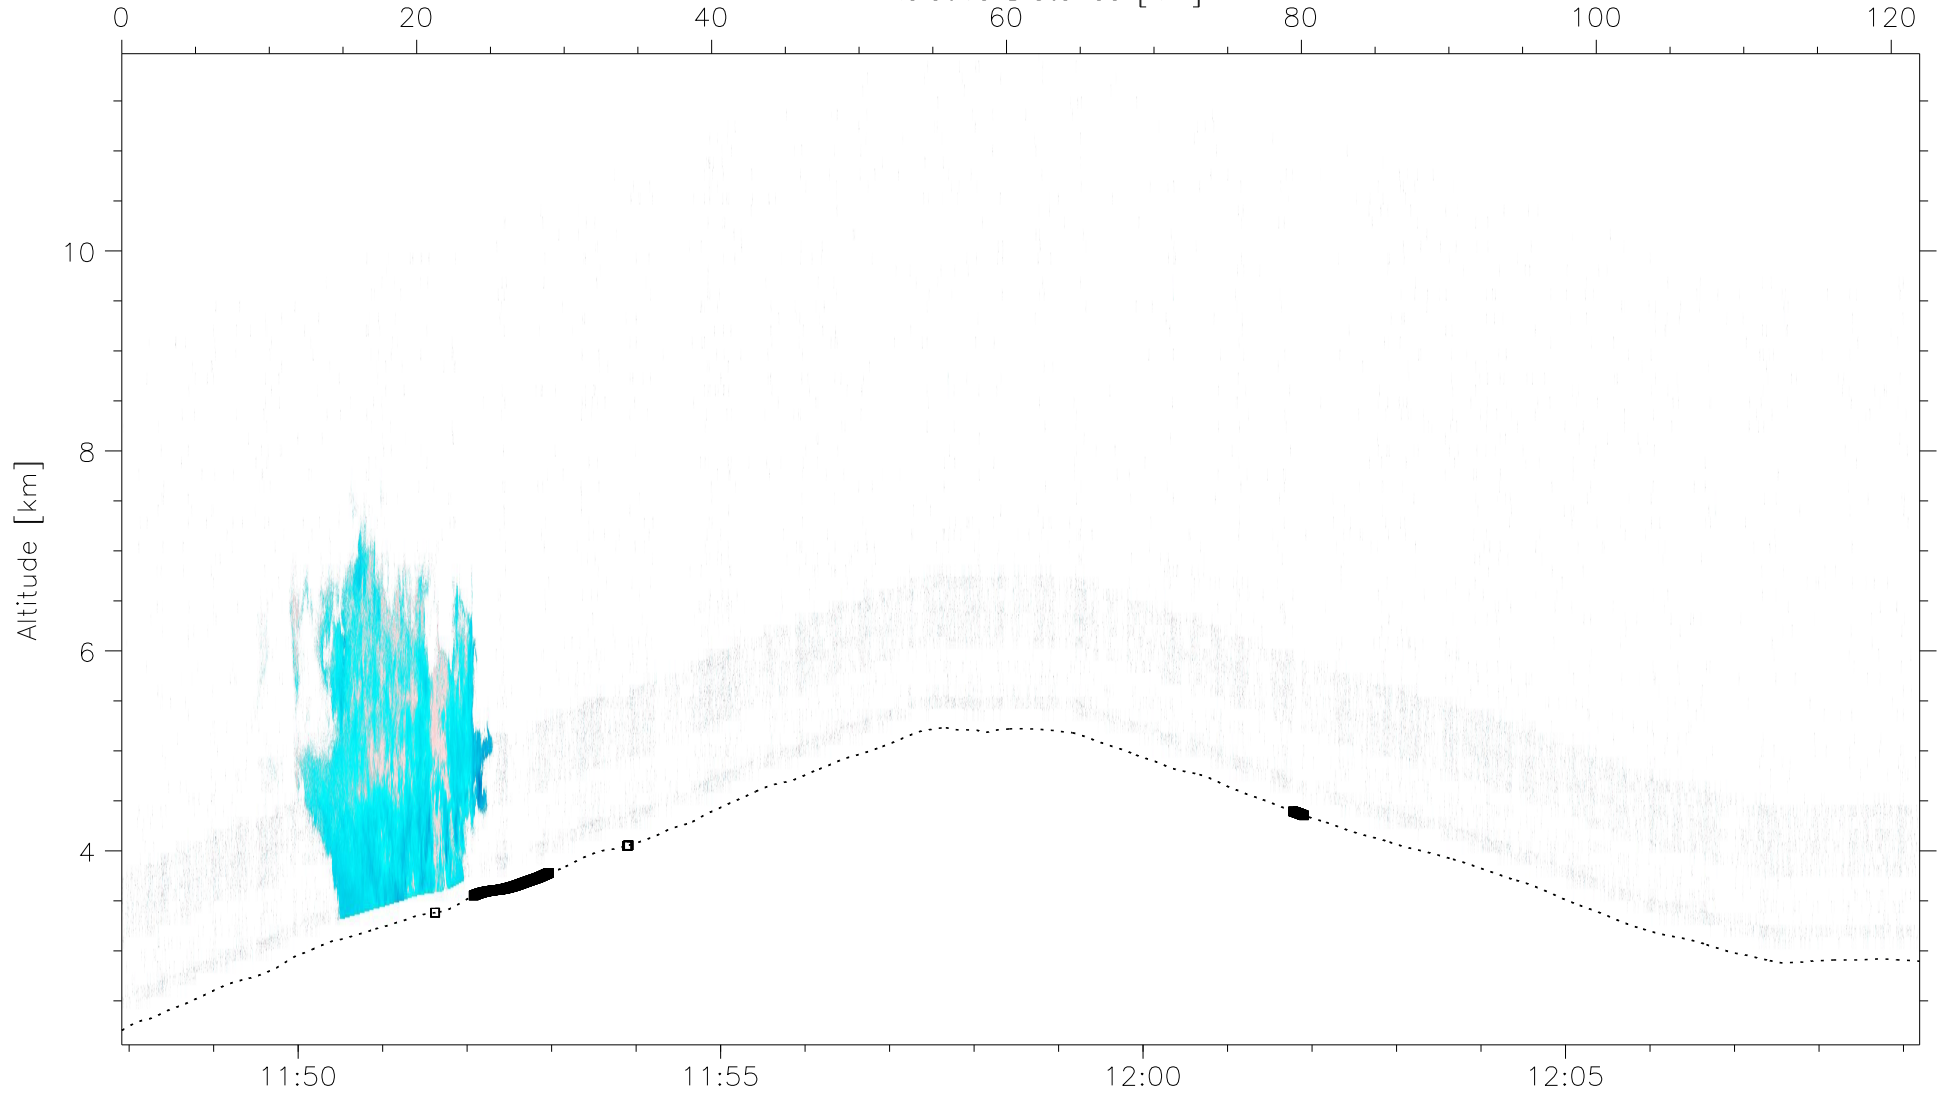

UP corrected velocity (Nyquist:15.8, ID: 1010100)

Air Relative Distance [km]

11:50 11:55 12:00 12:05

UTC

-15 -10 -5 0 5 10 15

m/s, positive is Up