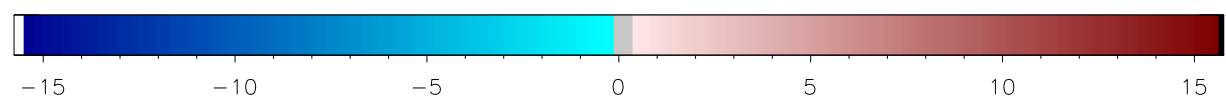

UP corrected velocity (Nyquist:15.8, ID: 1010100)

Air Relative Distance [km]

11:50 11:55 12:00 12:05

UTC

-15 -10 -5 0 5 10 15

m/s, positive is Up