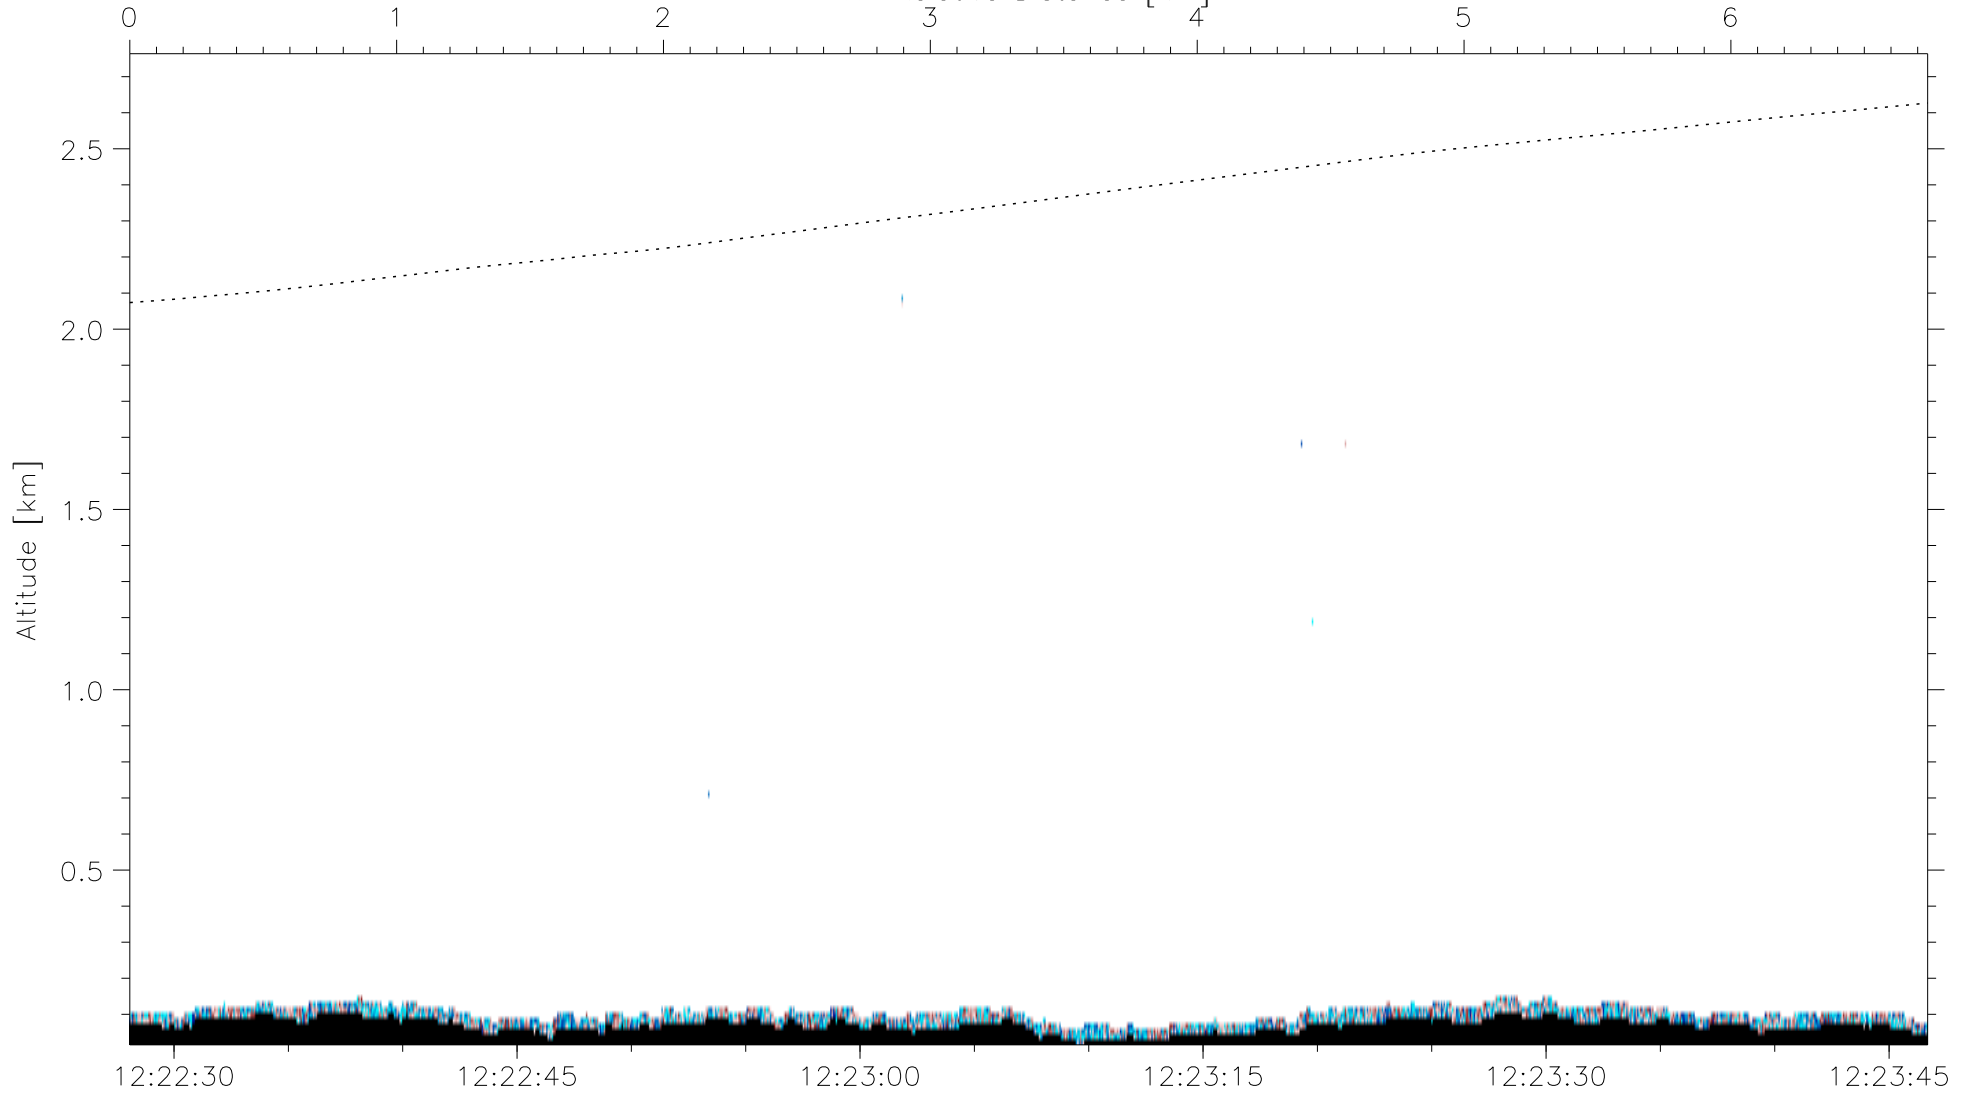

DOWN-FORE corrected velocity (Nyquist:15.8, ID: 4111111)

Air Relative Distance [km]

UTC