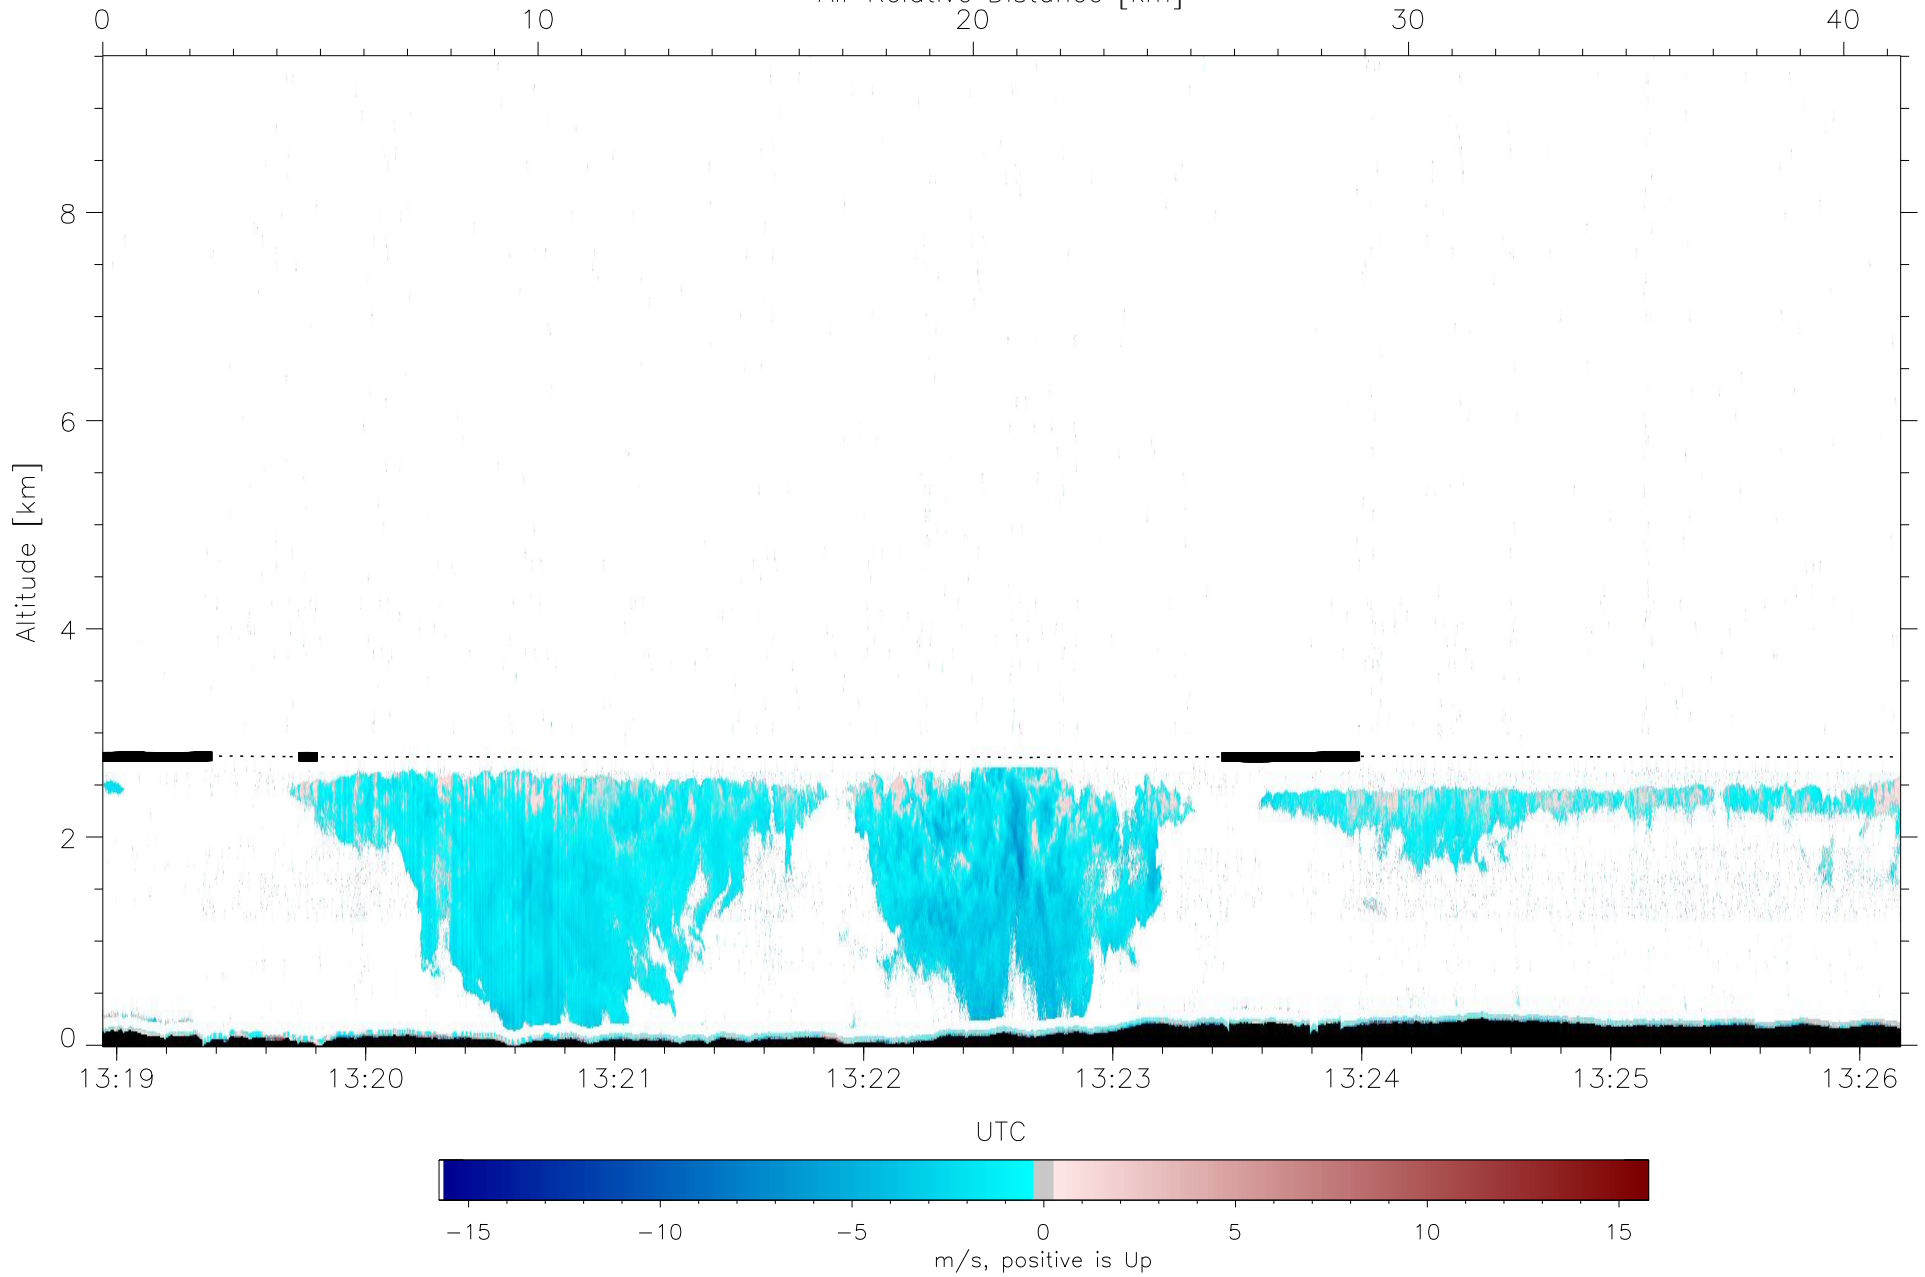

COPEMED13 RF11(Applanix:av)

Up/Down corrected velocity (Nyquist:15.8/15.8, IDs: 1111111/2111100)

Air Relative Distance [km]

UTC

-15 -10 -5 0 5 10 15

m/s, positive is Up