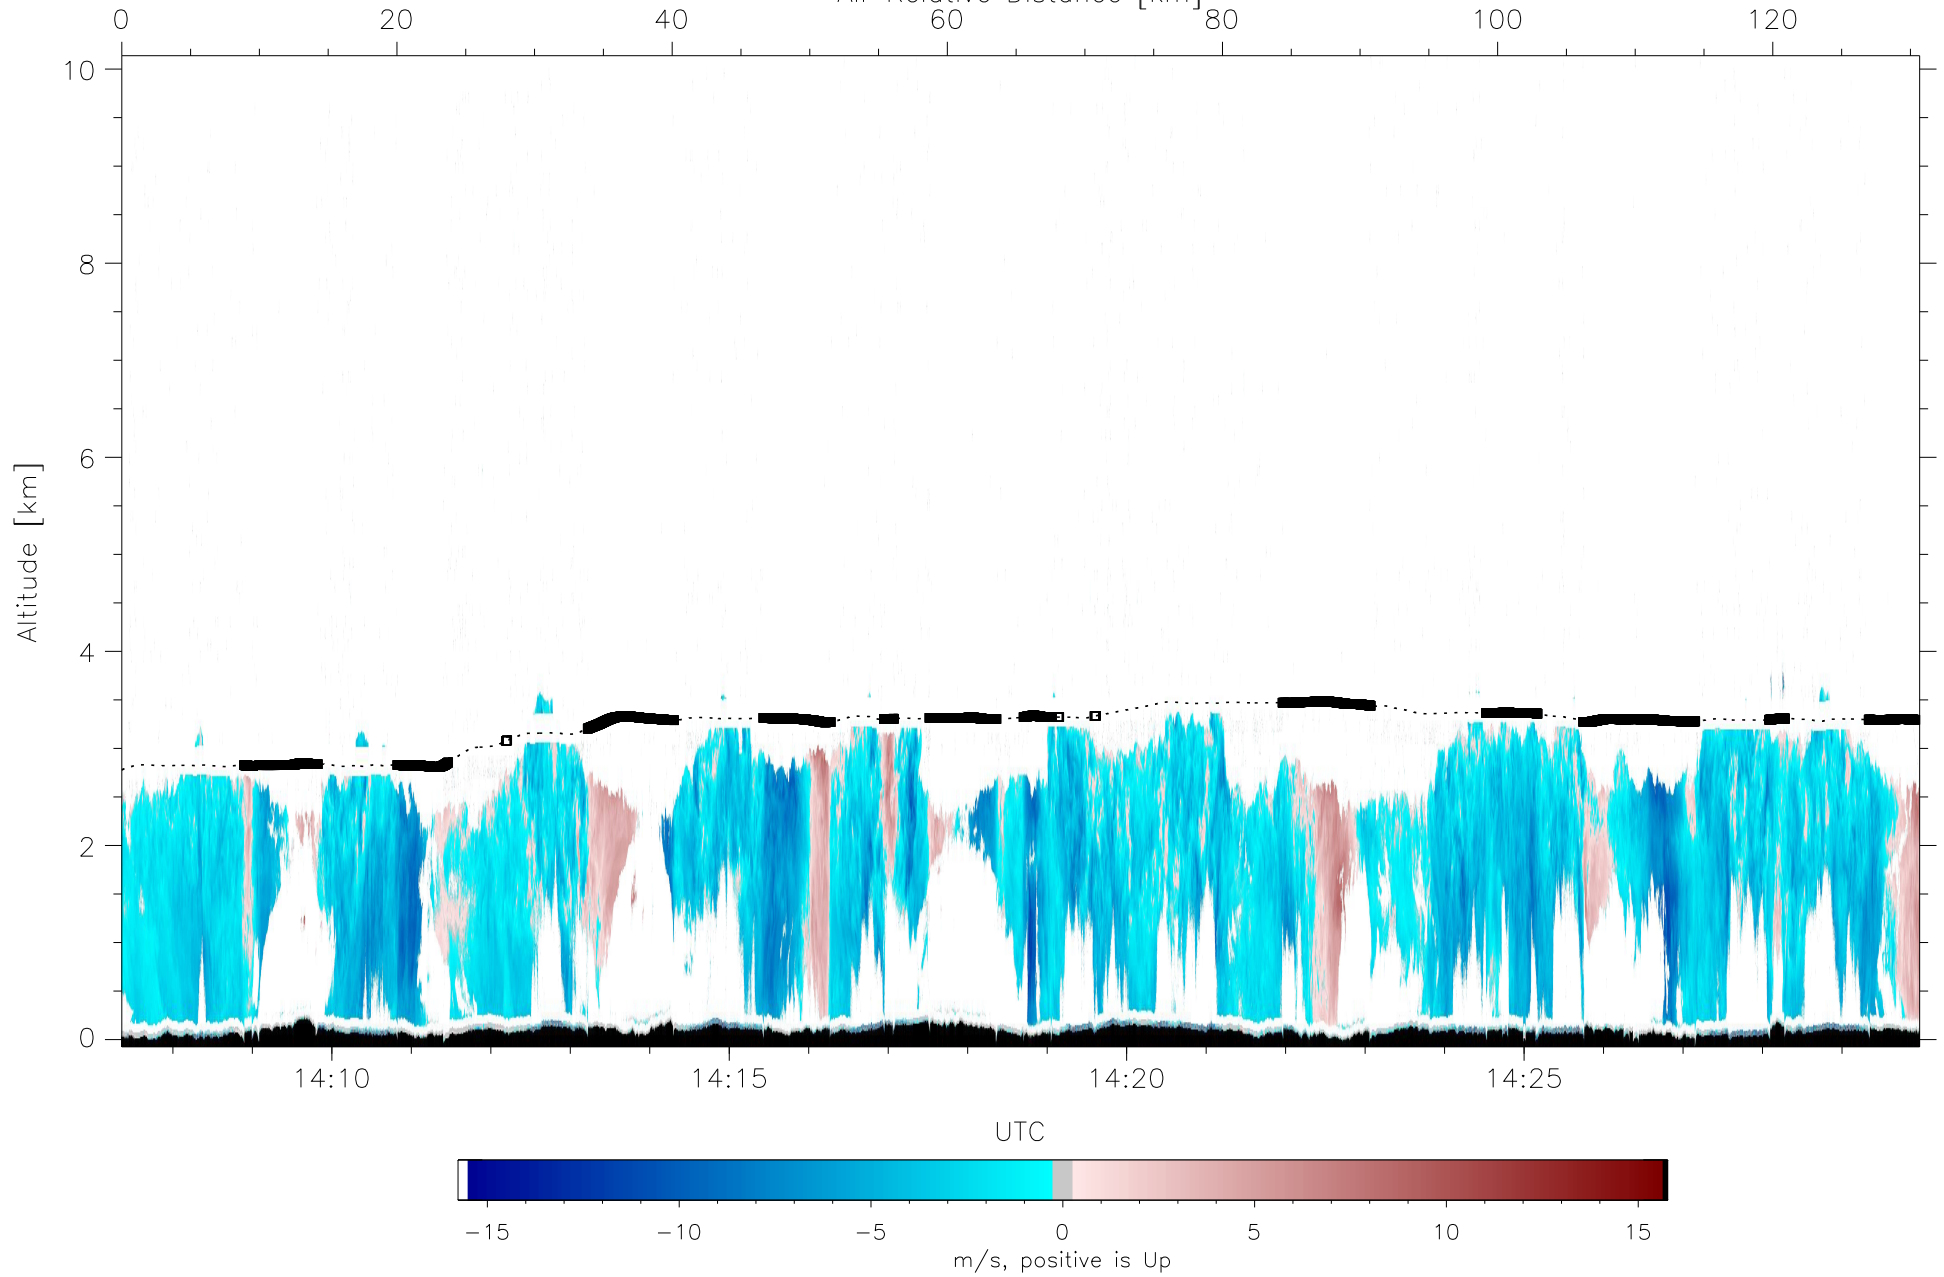

COPEMED13 RF14(Applanix:av)

Up/Down corrected velocity (Nyquist:15.8/15.8, IDs: 1111111/2111100)

Air Relative Distance [km]

Thu Aug 15 14:26:09 2013 WCR.COPEMED13.20130815.140721_142959.CPP.DV1.updown