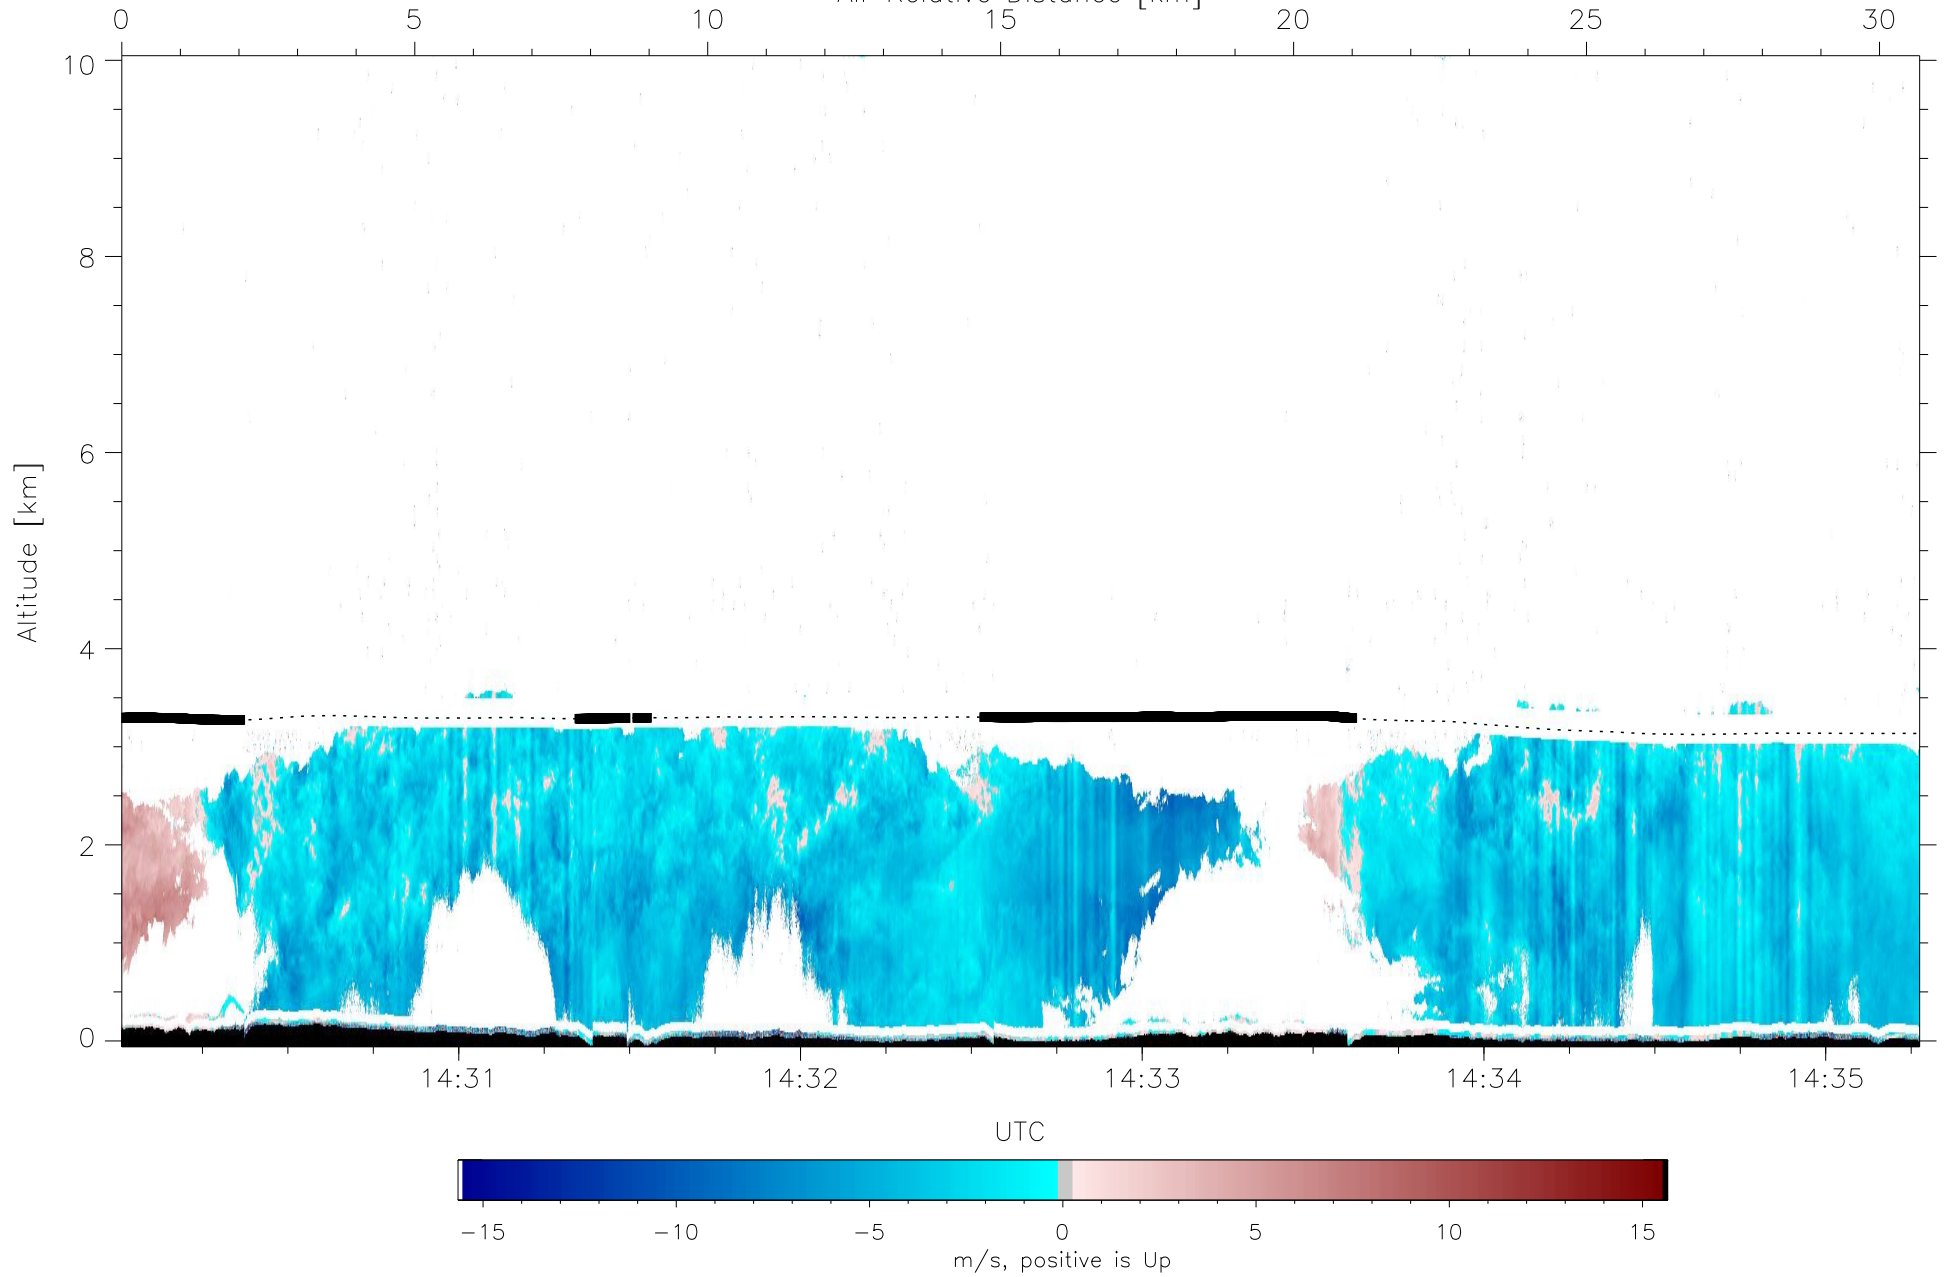

COPEMED13 RF14(Applanix:av)

Up/Down corrected velocity (Nyquist:15.8/15.8, IDs: 1111111/2111100)

Air Relative Distance [km]

Thu Aug 15 14:26:37 2013 WCR.COPEMED13.20130815.143000_143517.CPP.DV1.updown