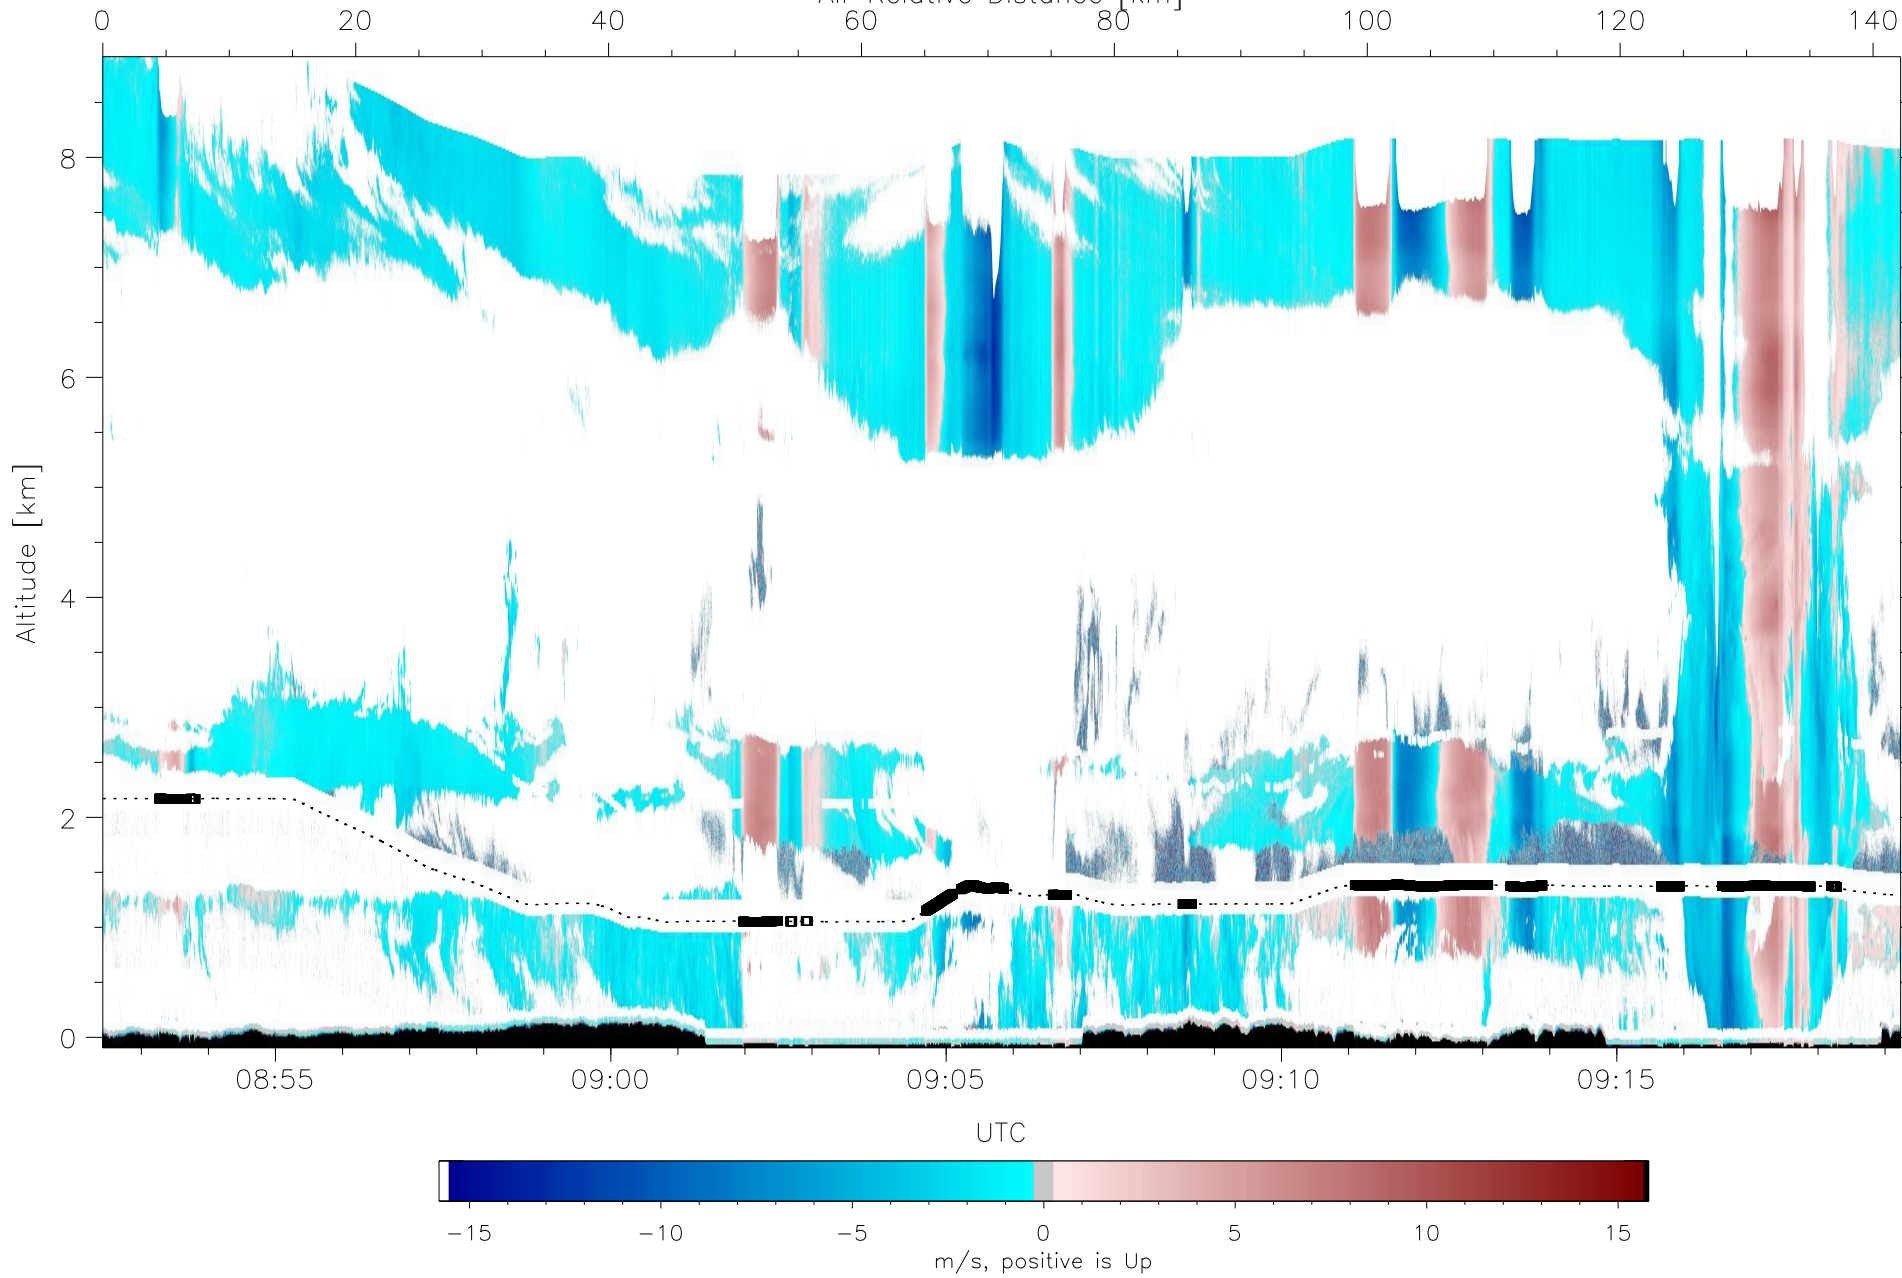

COPEMED13 RF15(Applanix:av)

Up/Down corrected velocity (Nyquist:15.8/15.8, IDs: 1111111/2111100)

Air Relative Distance [km]

Sun Aug 18 07:38:29 2013 WCR.COPEMED13.20130817.085225_091914.CPP.DV1.updown