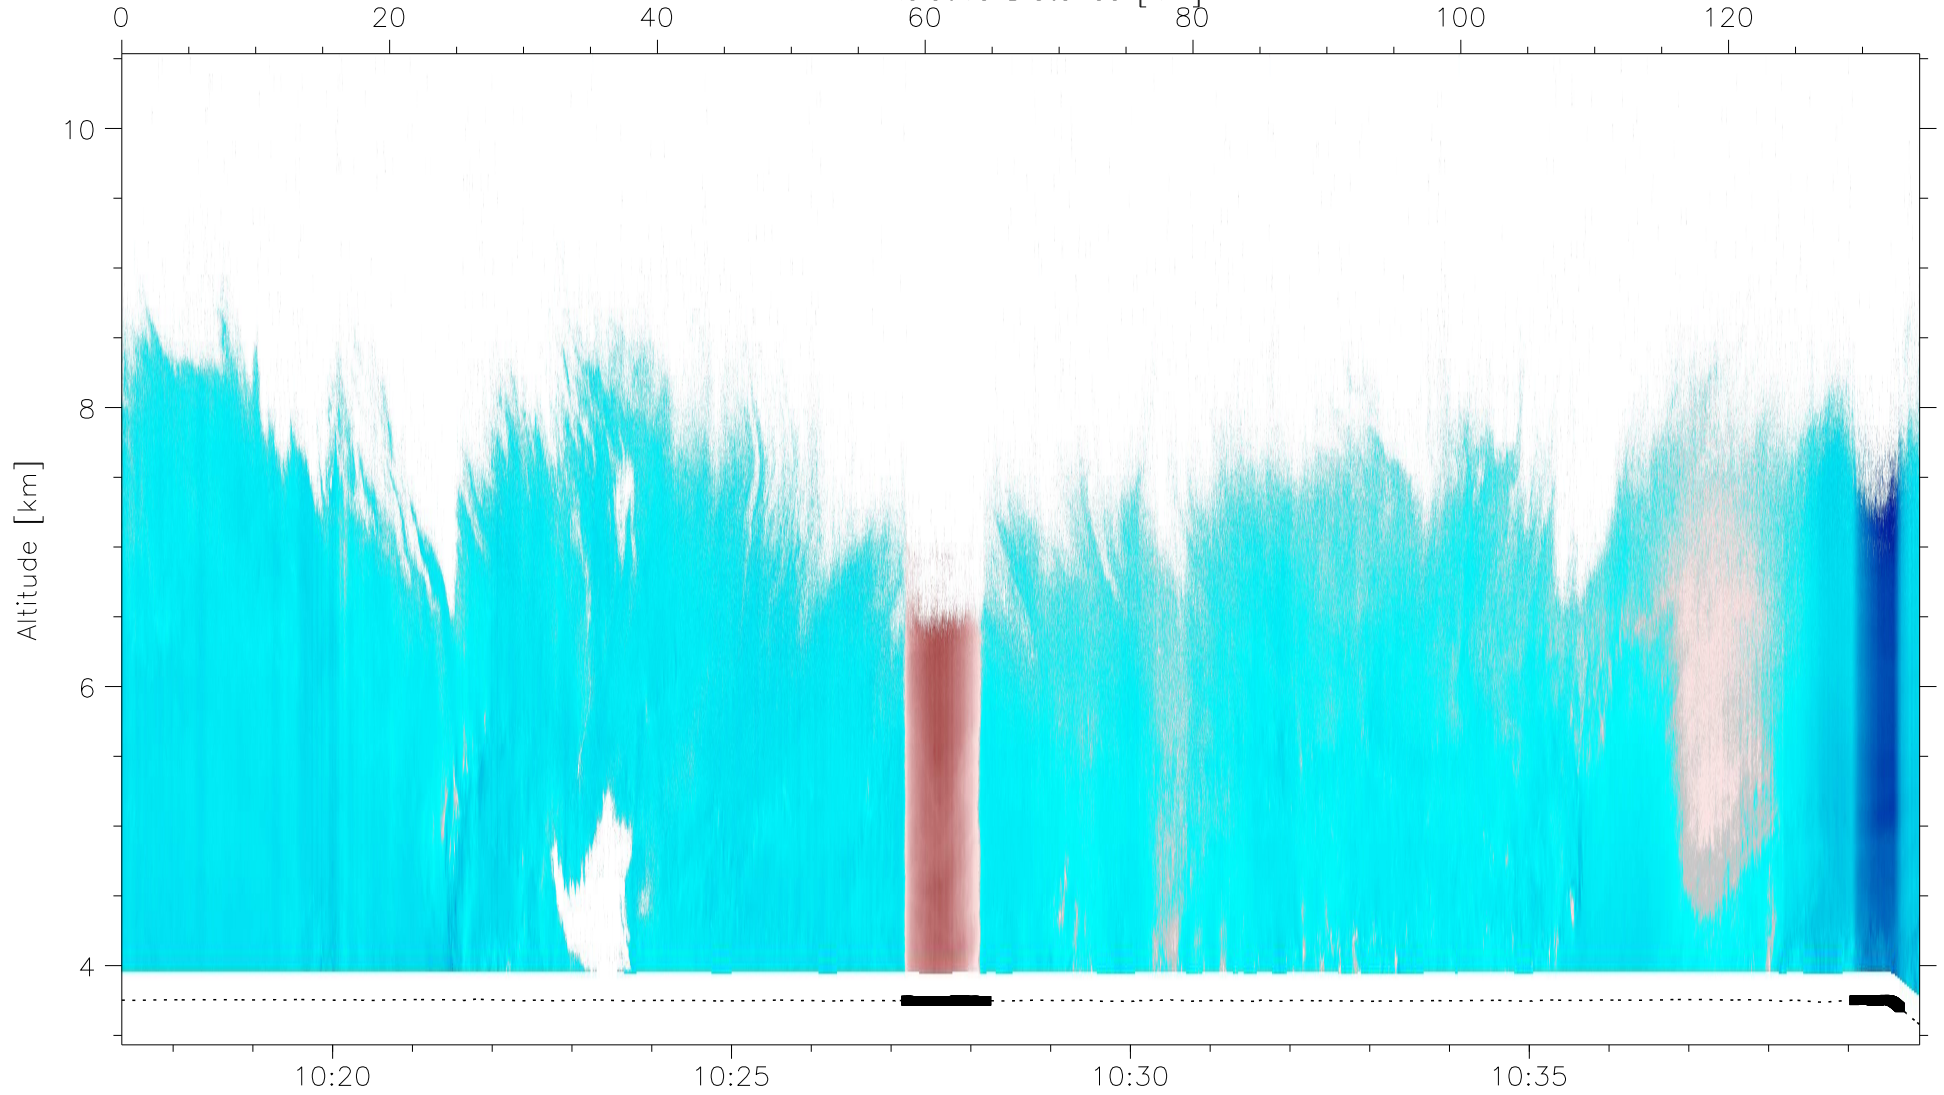

UP corrected velocity (Nyquist:15.8, ID: 1010100)

Air Relative Distance [km]

UTC