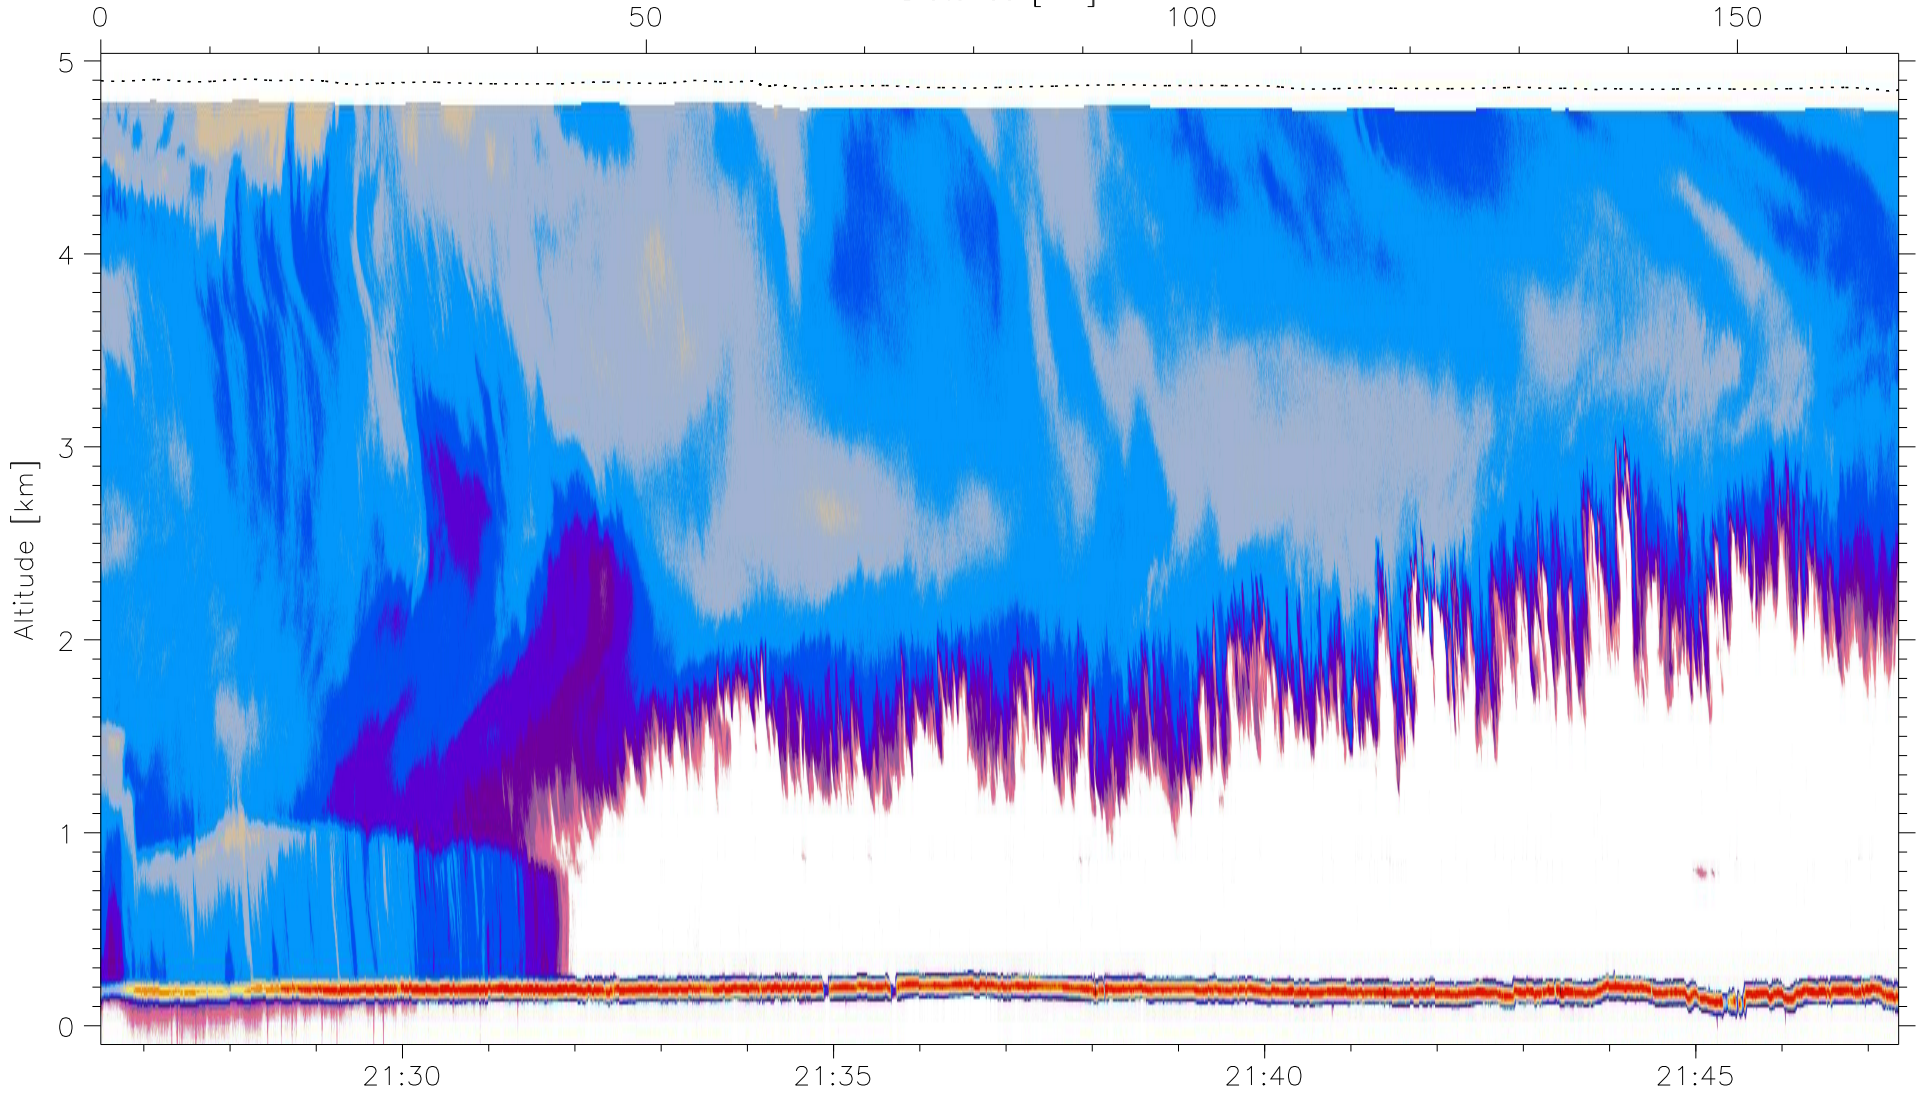

PLOWS09 QUICK LOOK

DOWN-AFT reflectivity (hh, ID: 4111111)

Distance [km]

UTC