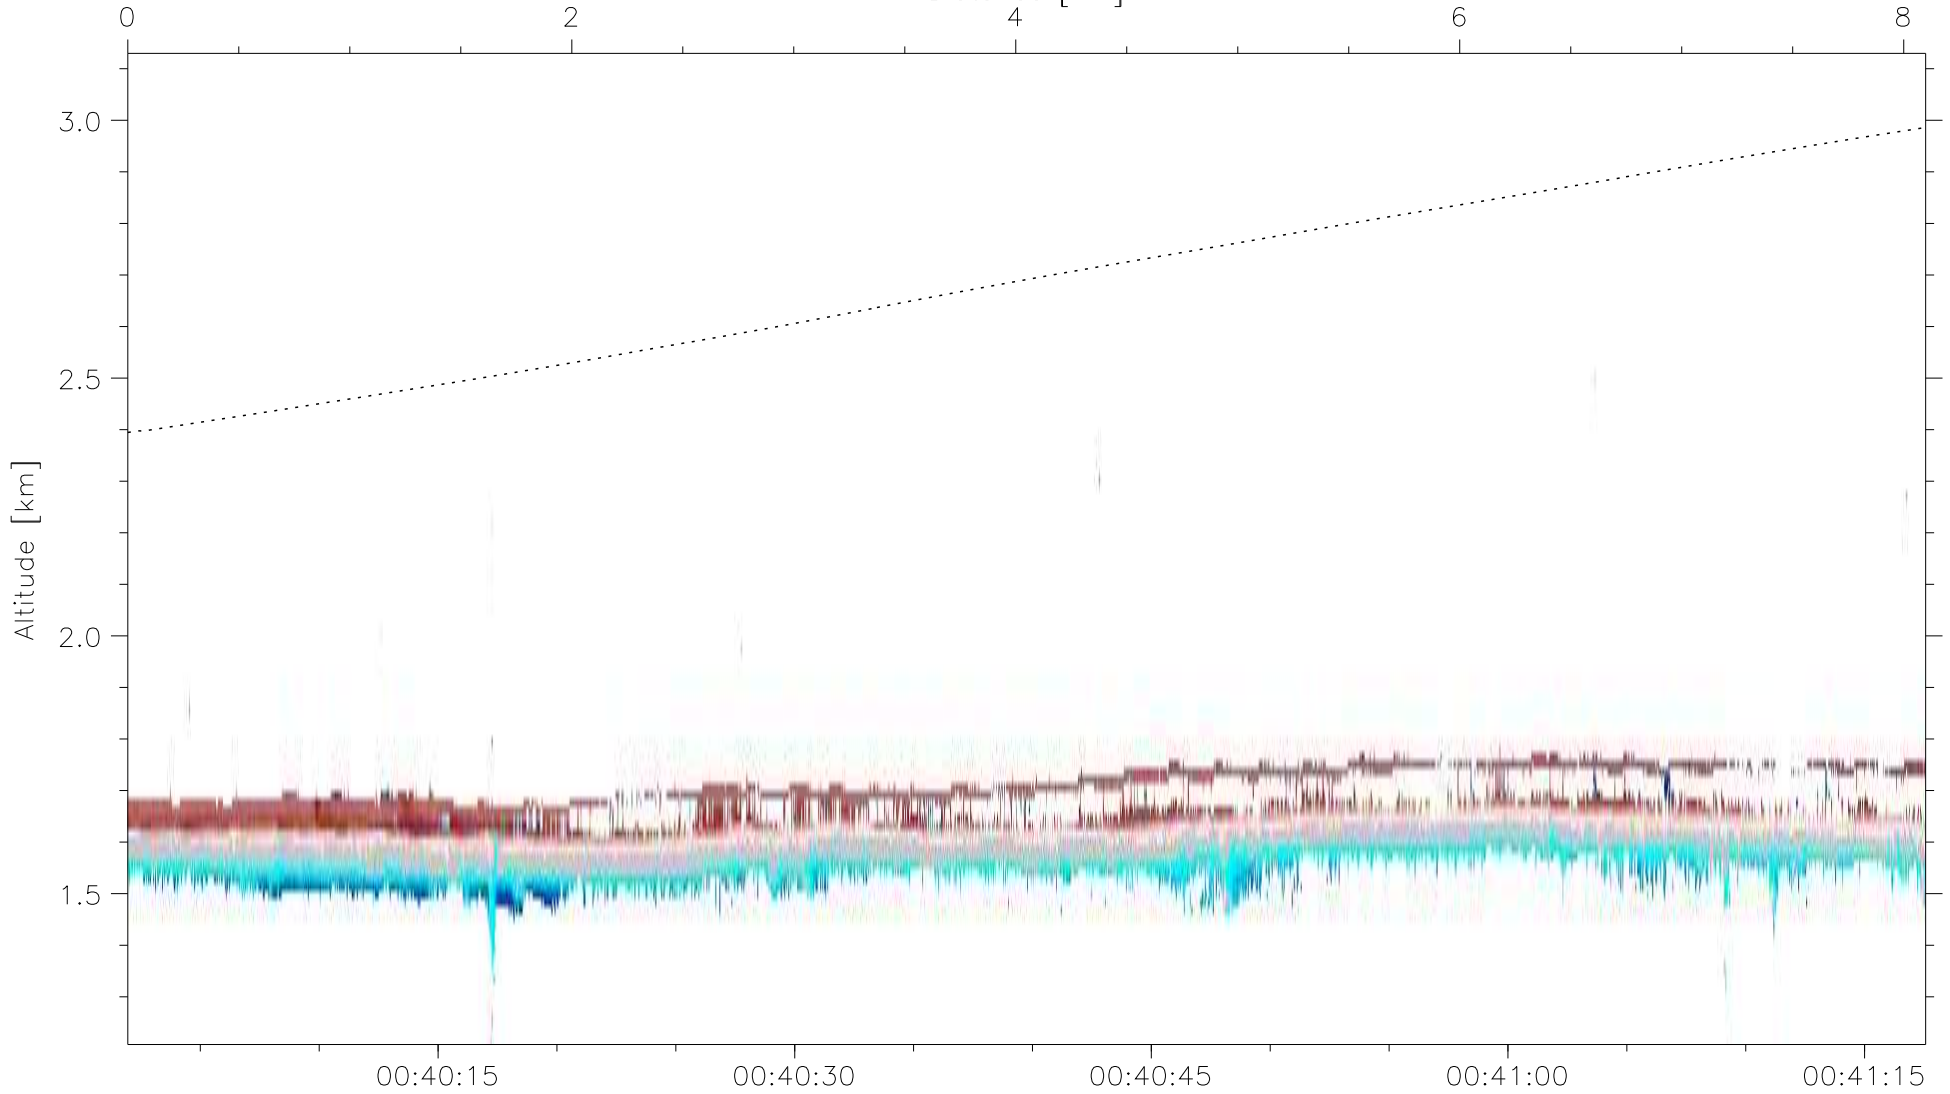

PLOWS09 QUICK LOOK

DOWN-AFT corrected velocity (Nyquist:15.8, ID: 4111111)

Distance [km]

UTC

m/s, positive is toward WCR