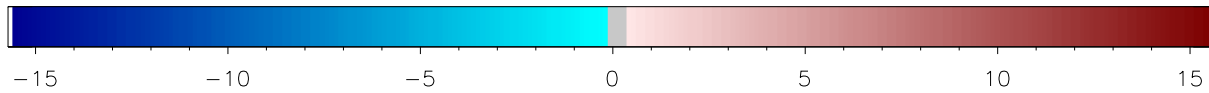

PLOWS09 QUICK LOOK

DOWN-AFT corrected velocity (Nyquist:15.8, ID: 4111111)

Distance [km]

UTC

m/s, positive is toward WCR