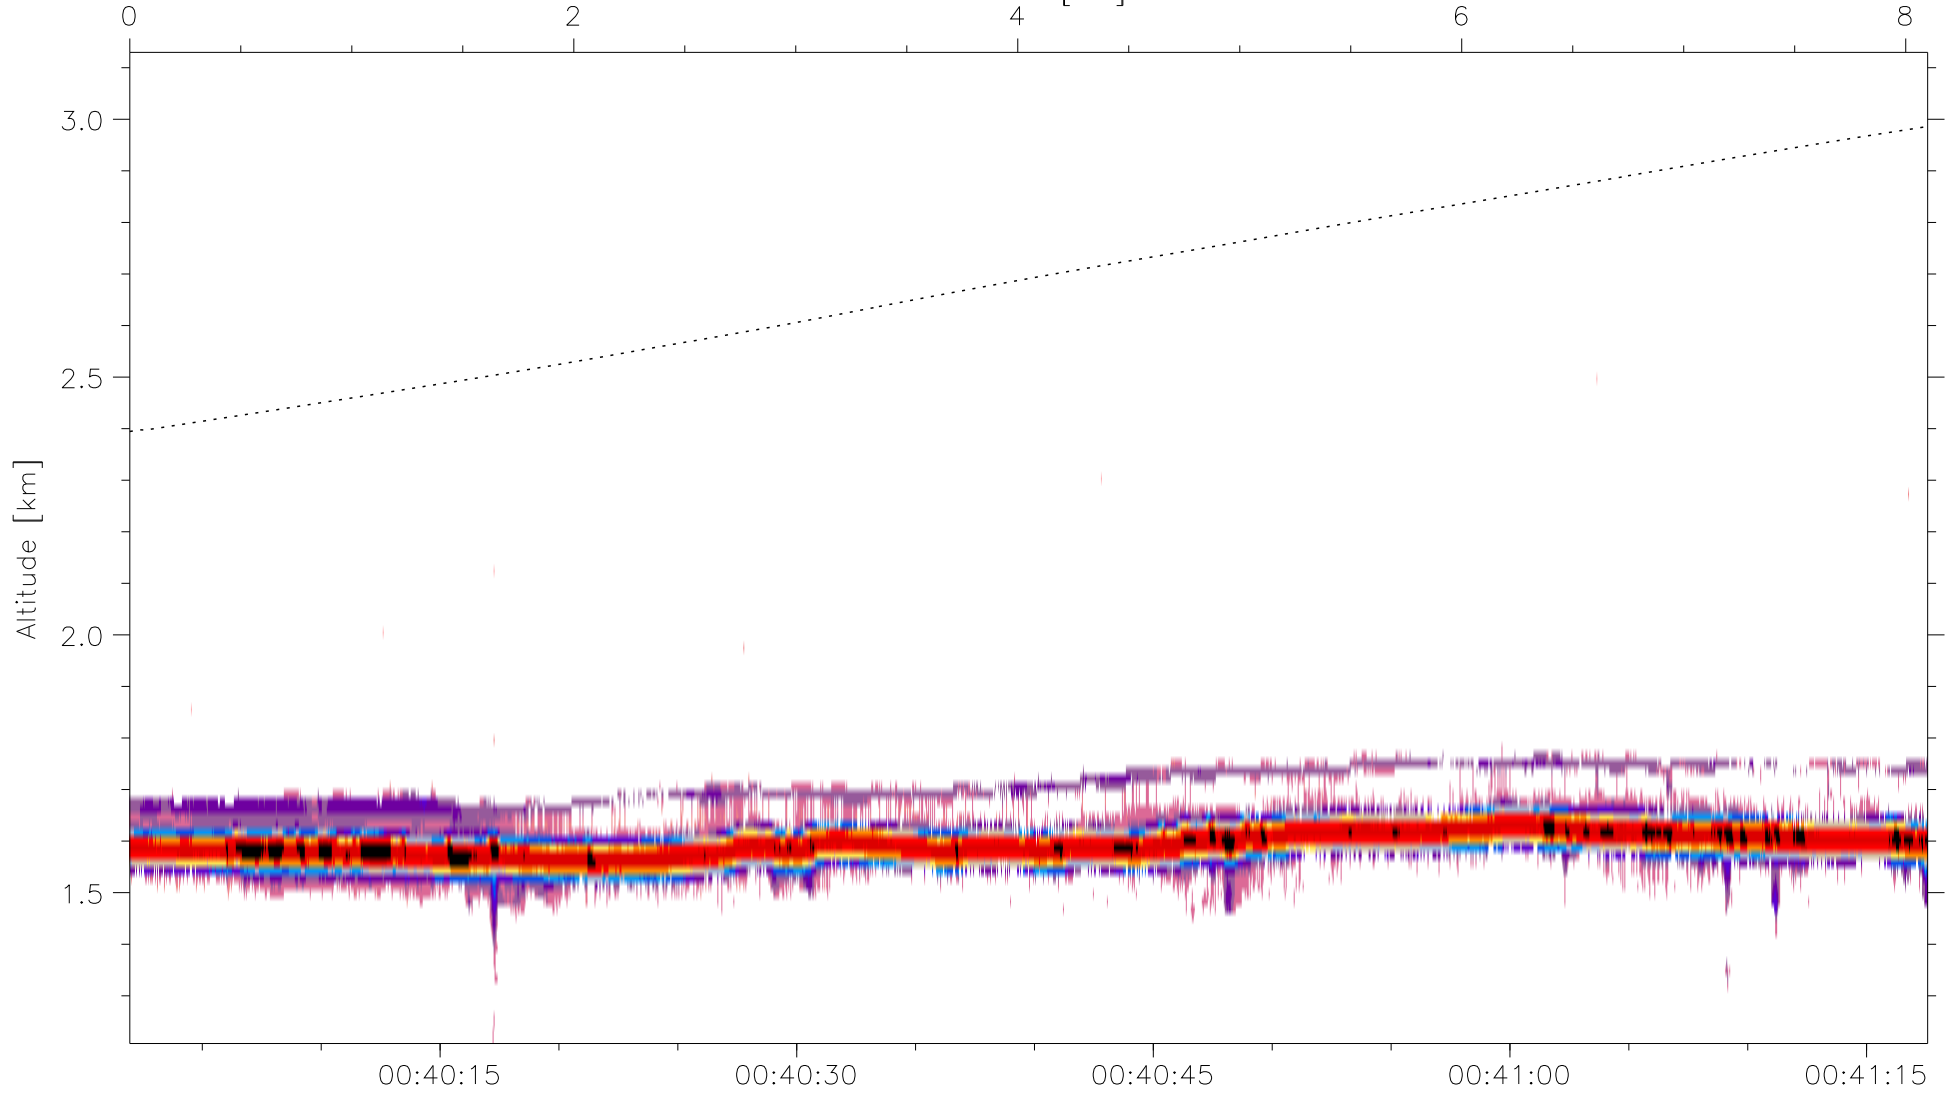

PLOWS09 QUICK LOOK

DOWN-AFT reflectivity (hh, ID: 4111111)

Distance [km]

UTC

-20

dBZ

20