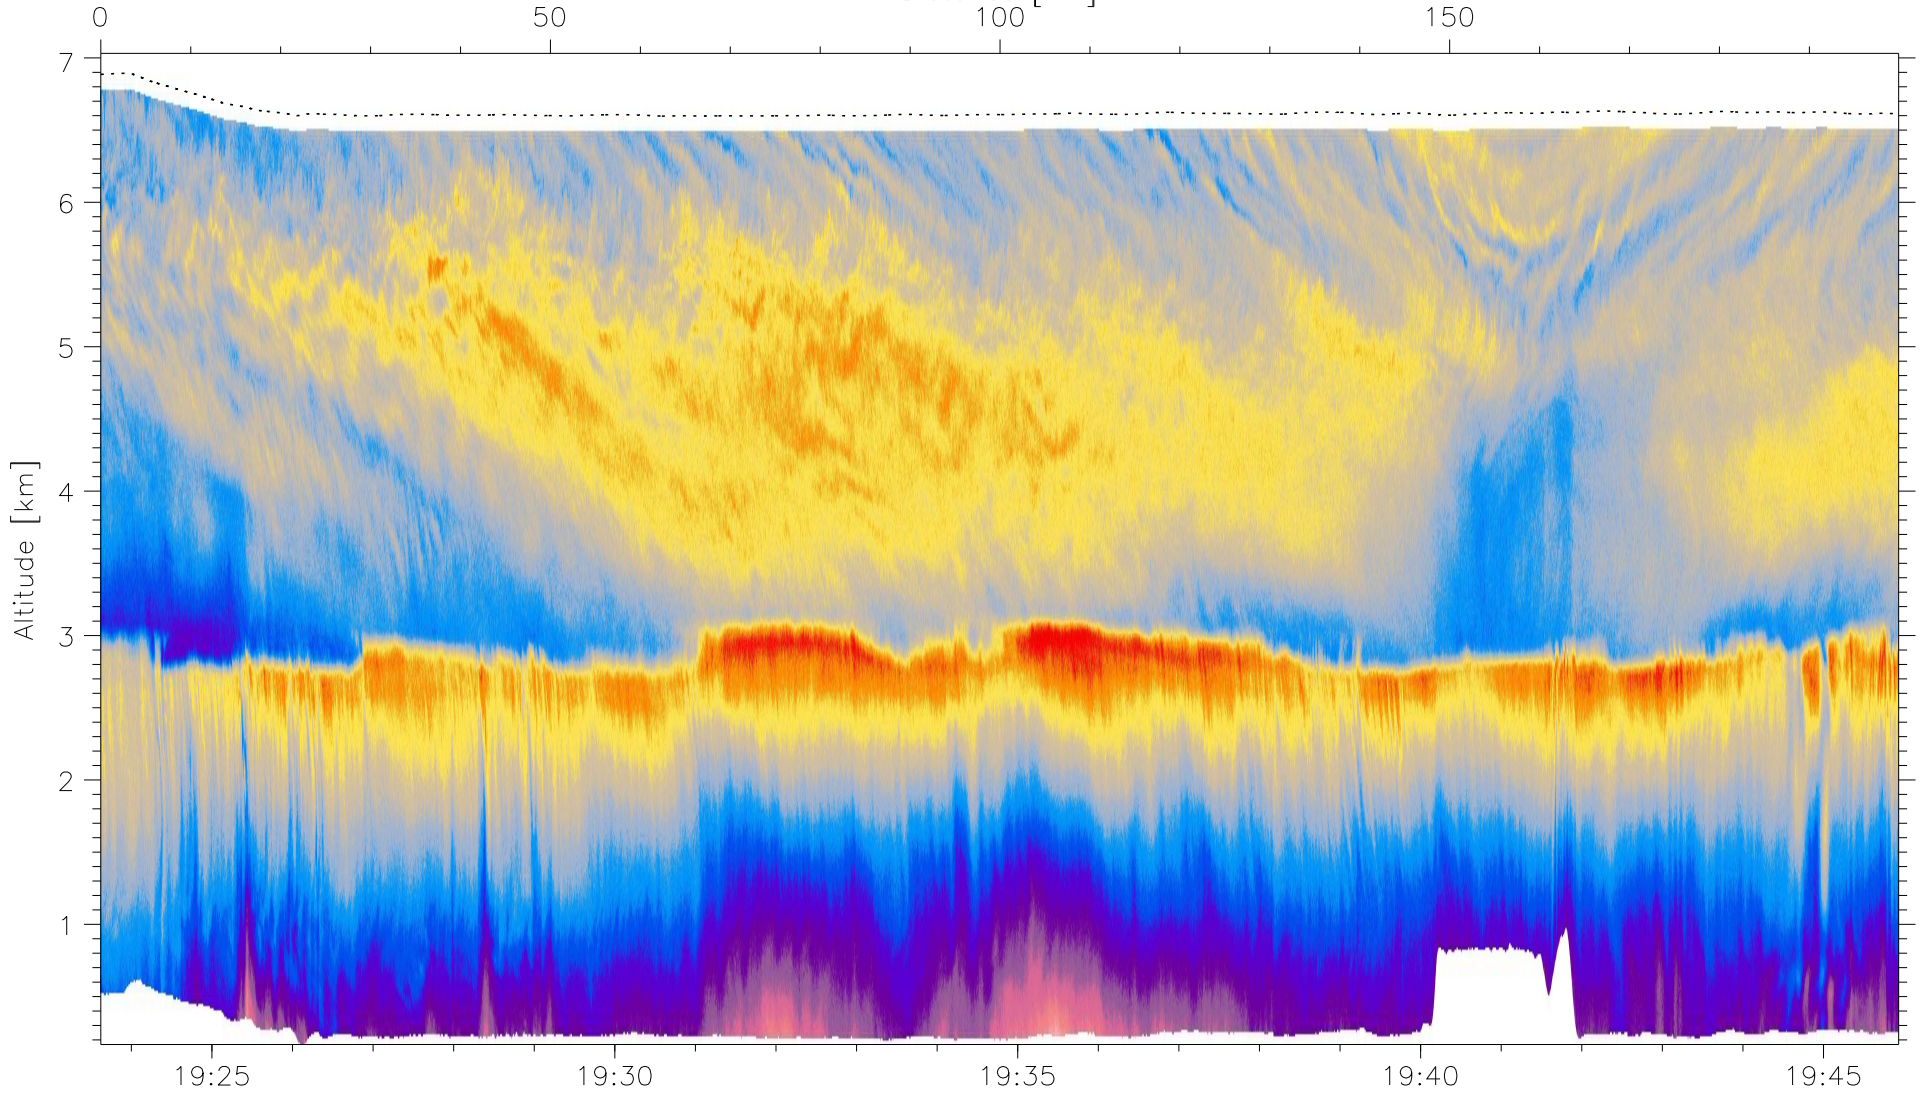

PLOWS09 QUICK LOOK

DOWN-AFT reflectivity (hh, ID: 4111111)

Distance [km]

Altitude [km]

19:25

19:30

19:35

19:40