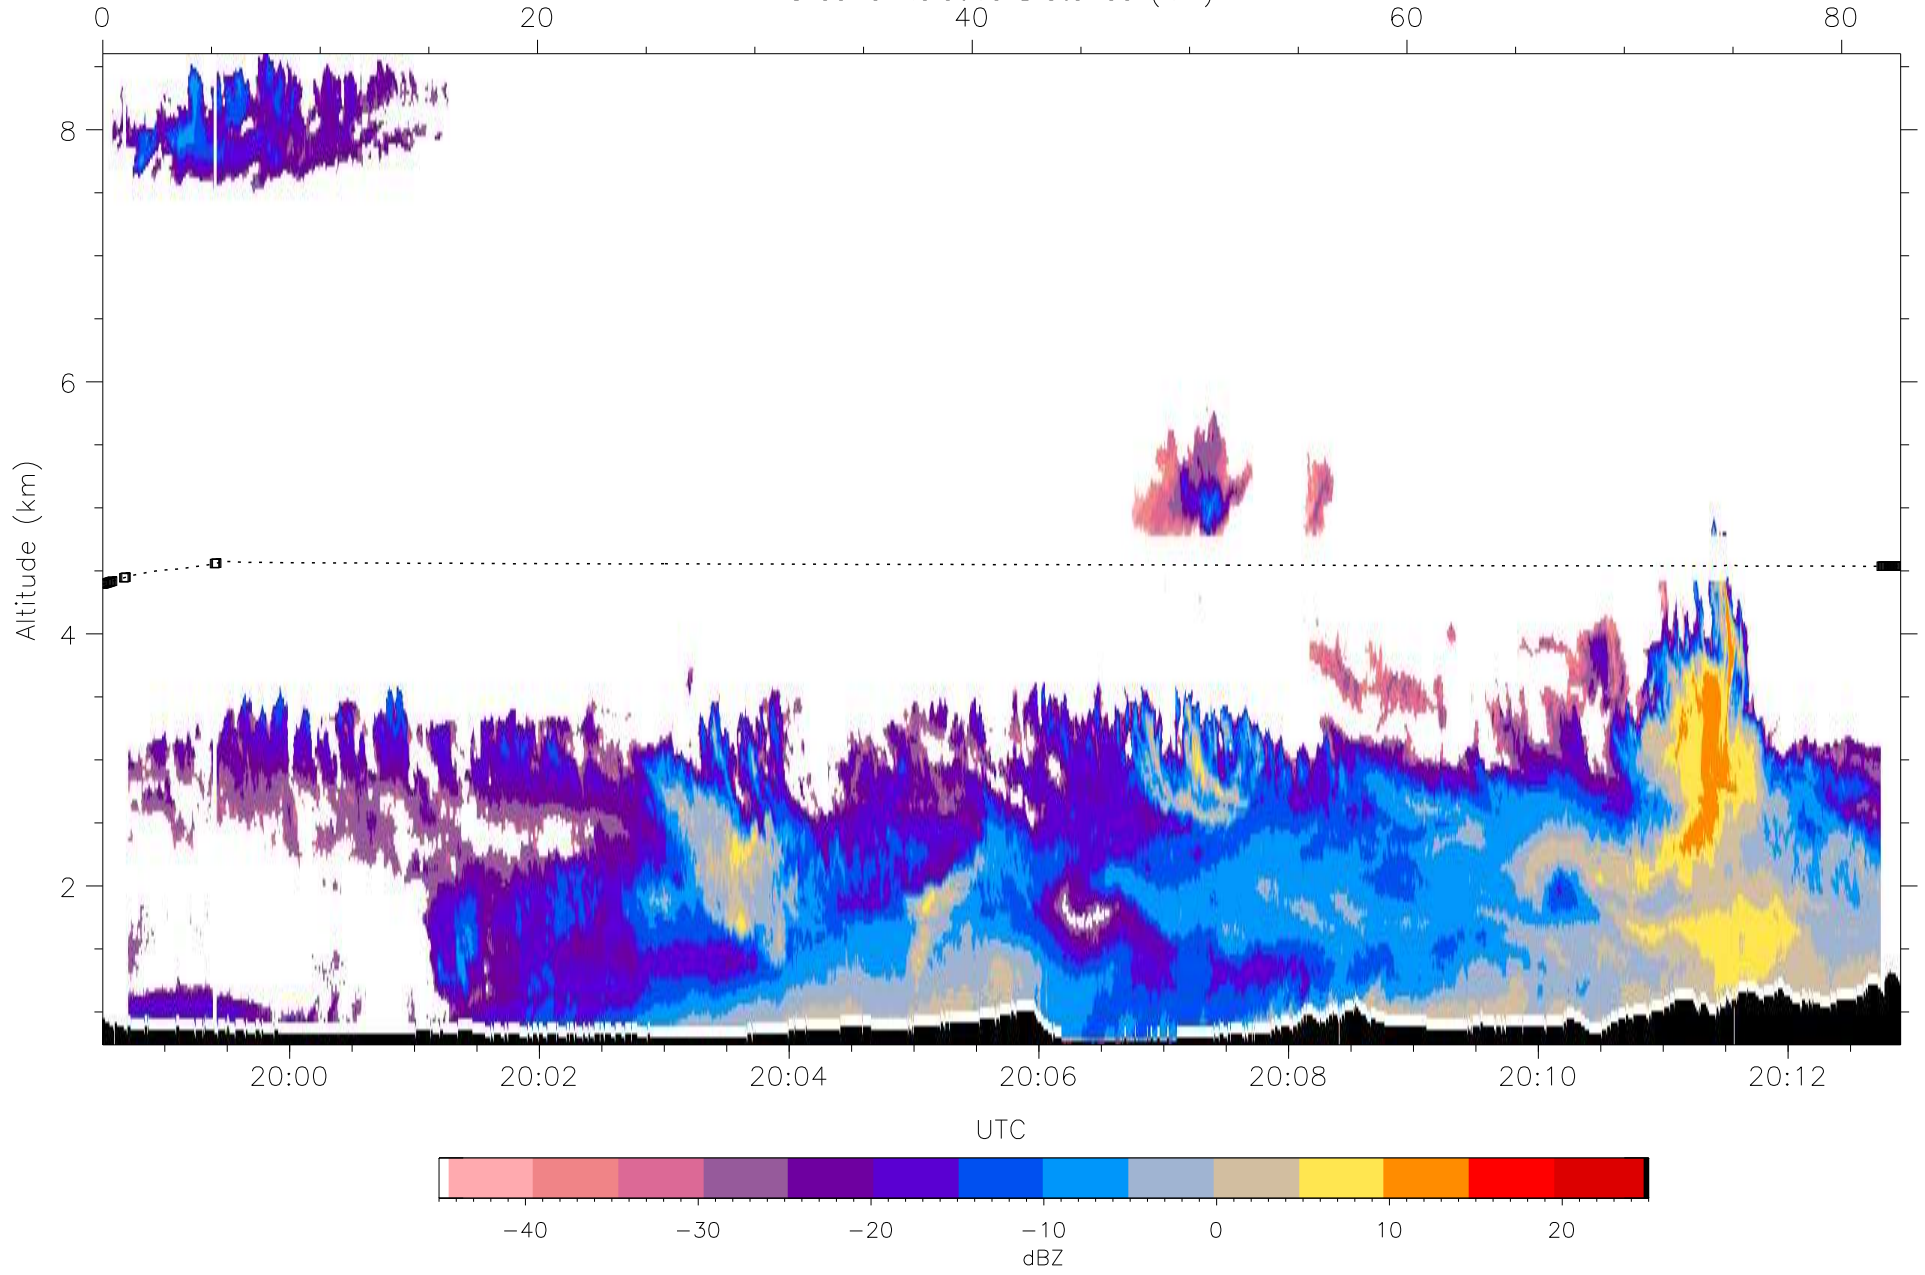

SNOWIE17 WCR L2 RF12(Applanix:av)

UP-DOWN Reflectivity (hhlhh, IDs: 1111111|2111100)

Ground Relative Distance (km)

Wed Feb 8 10:47:32 2017 WCR\_L2.SNOWIE17.20170207.195830\_201255.up-down.dBZ1