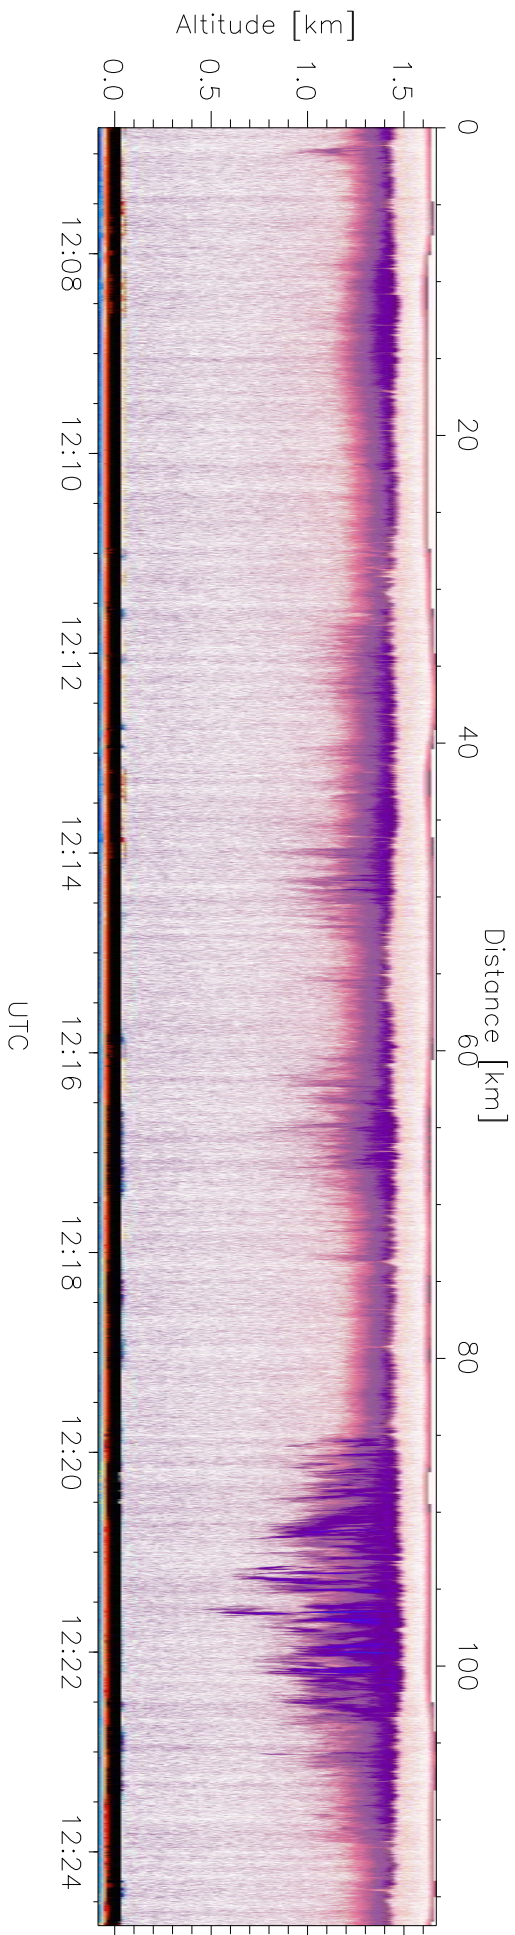

PRELIMINARY QUICK LOOK

W2008-11-04-12-06-48: Down Reflectivity

W2008-11-04-12-06-48: Down Doppler