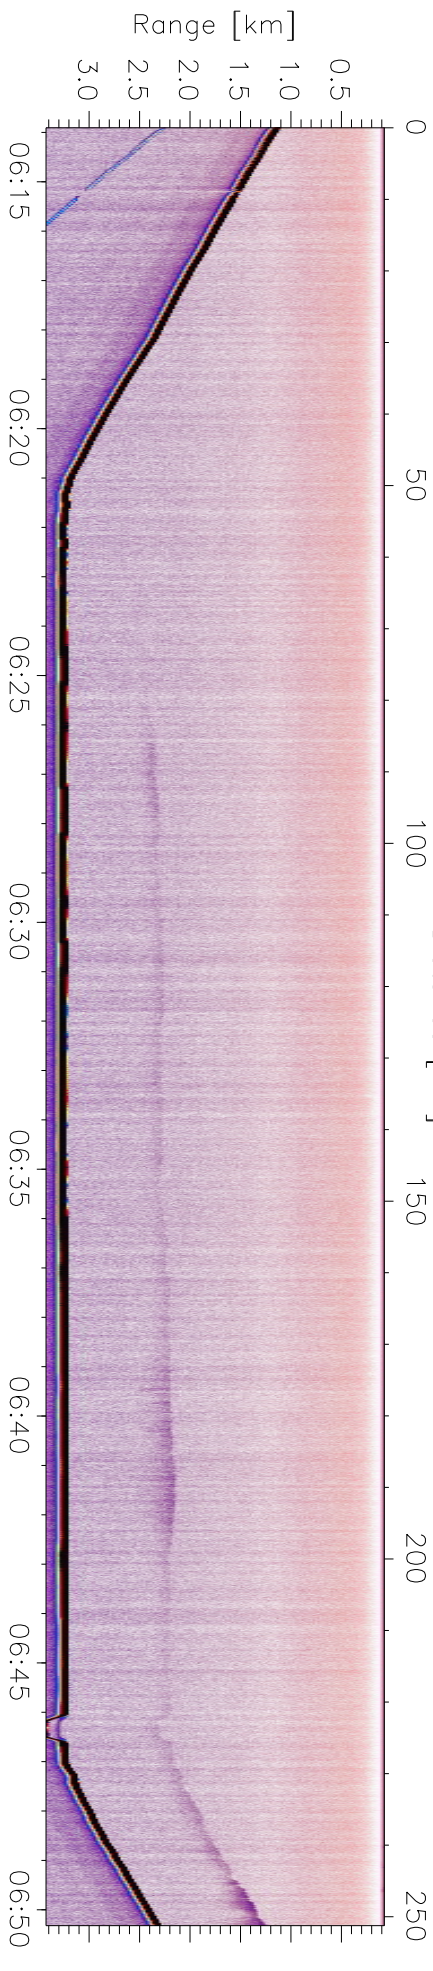

PRELIMINARY QUICK LOOK (C130 data not available)

W2008-11-06-06-13-54: Down Reflectivity

W2008-11-06-06-13-54: Down Doppler