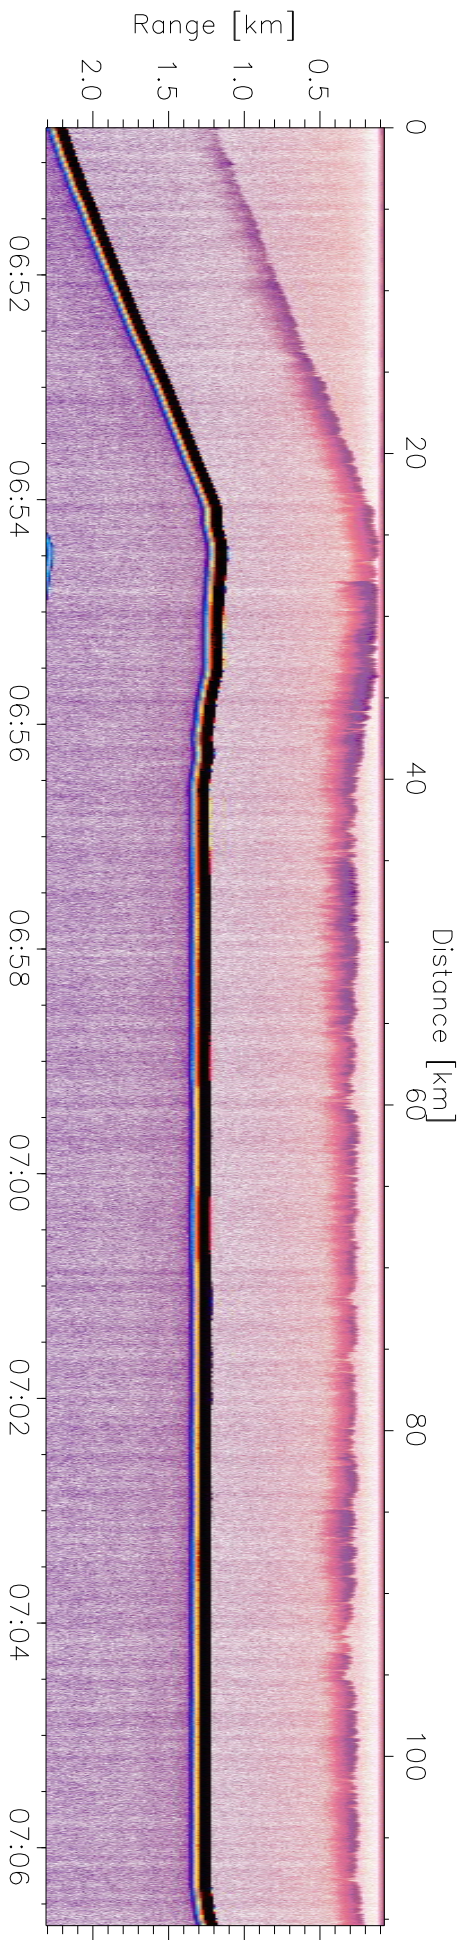

PRELIMINARY QUICK LOOK (C130 data not available)

W2008-11-06-06-50-40: Down Reflectivity

W2008-11-06-06-50-40: Down Doppler