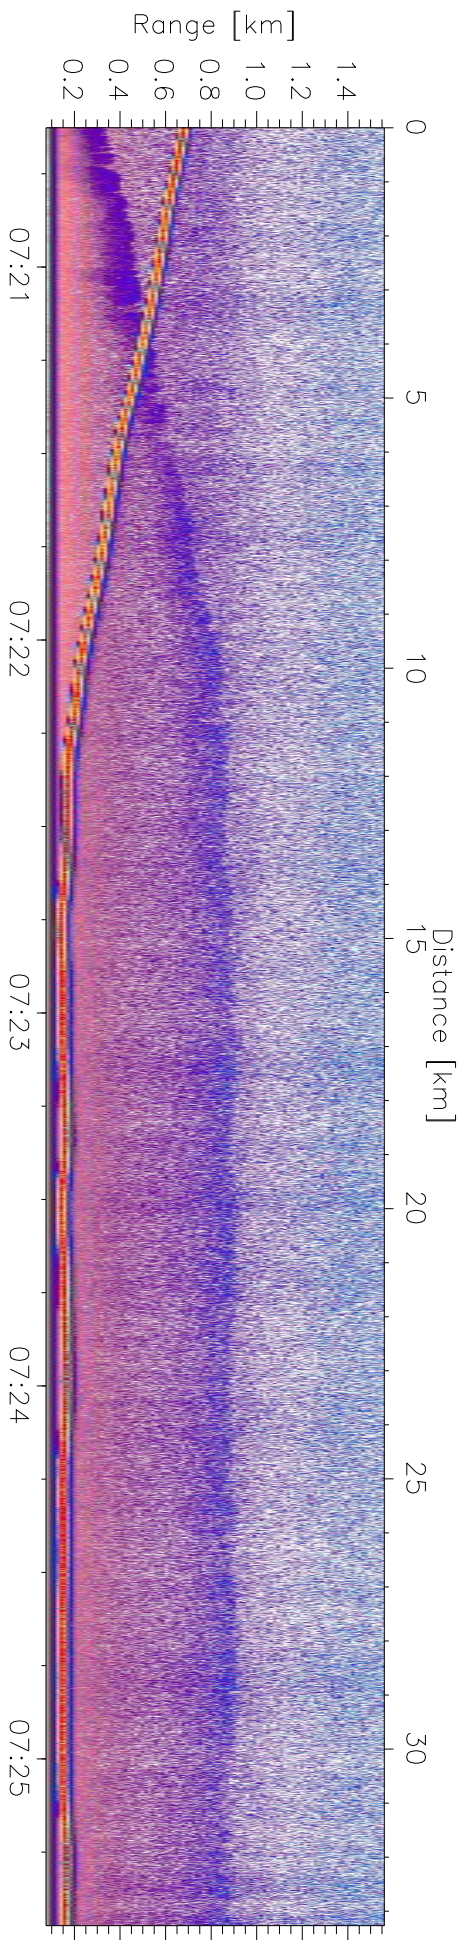

PRELIMINARY QUICK LOOK (C130 data not available)

W2008-11-06-07-20-38: Up Reflectivity

W2008-11-06-07-20-38: Up Doppler