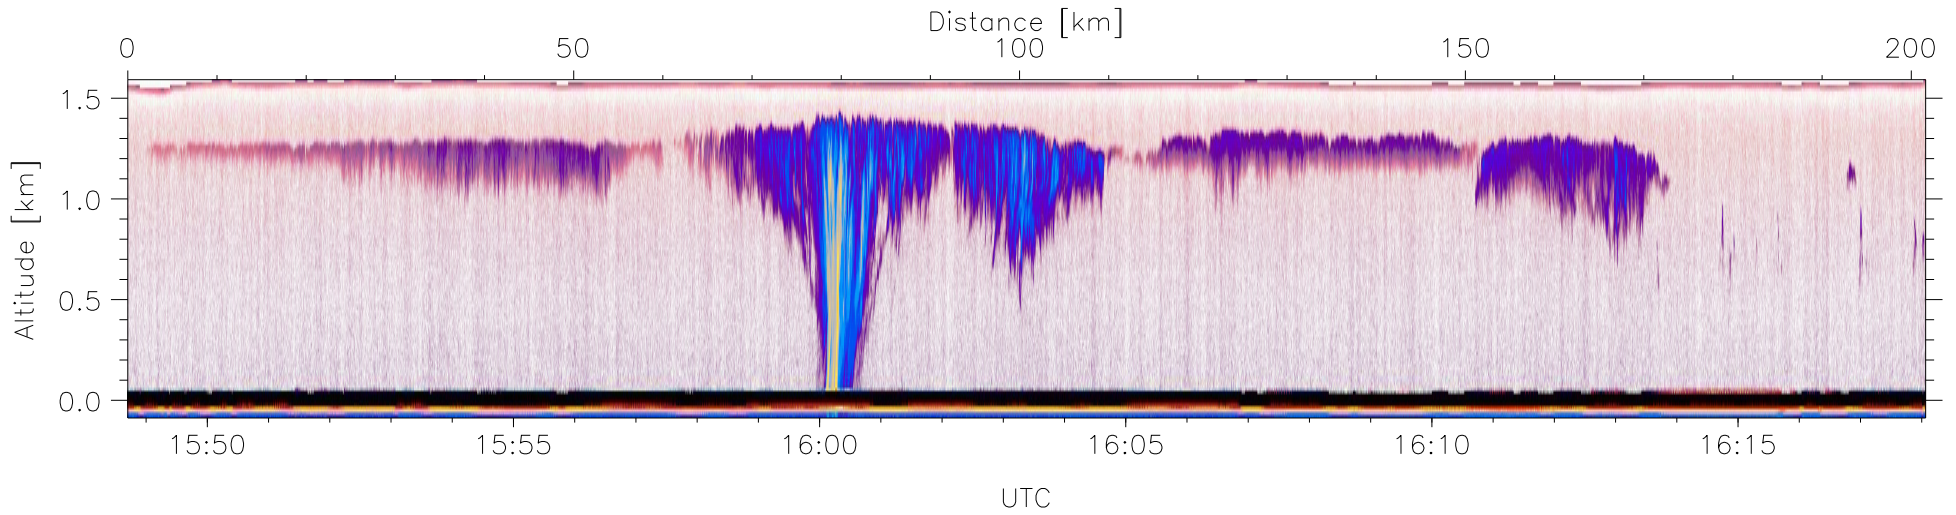

## W2008-11-15-15-48-41: Down Reflectivity

## W2008-11-15-15-48-41: Down Doppler